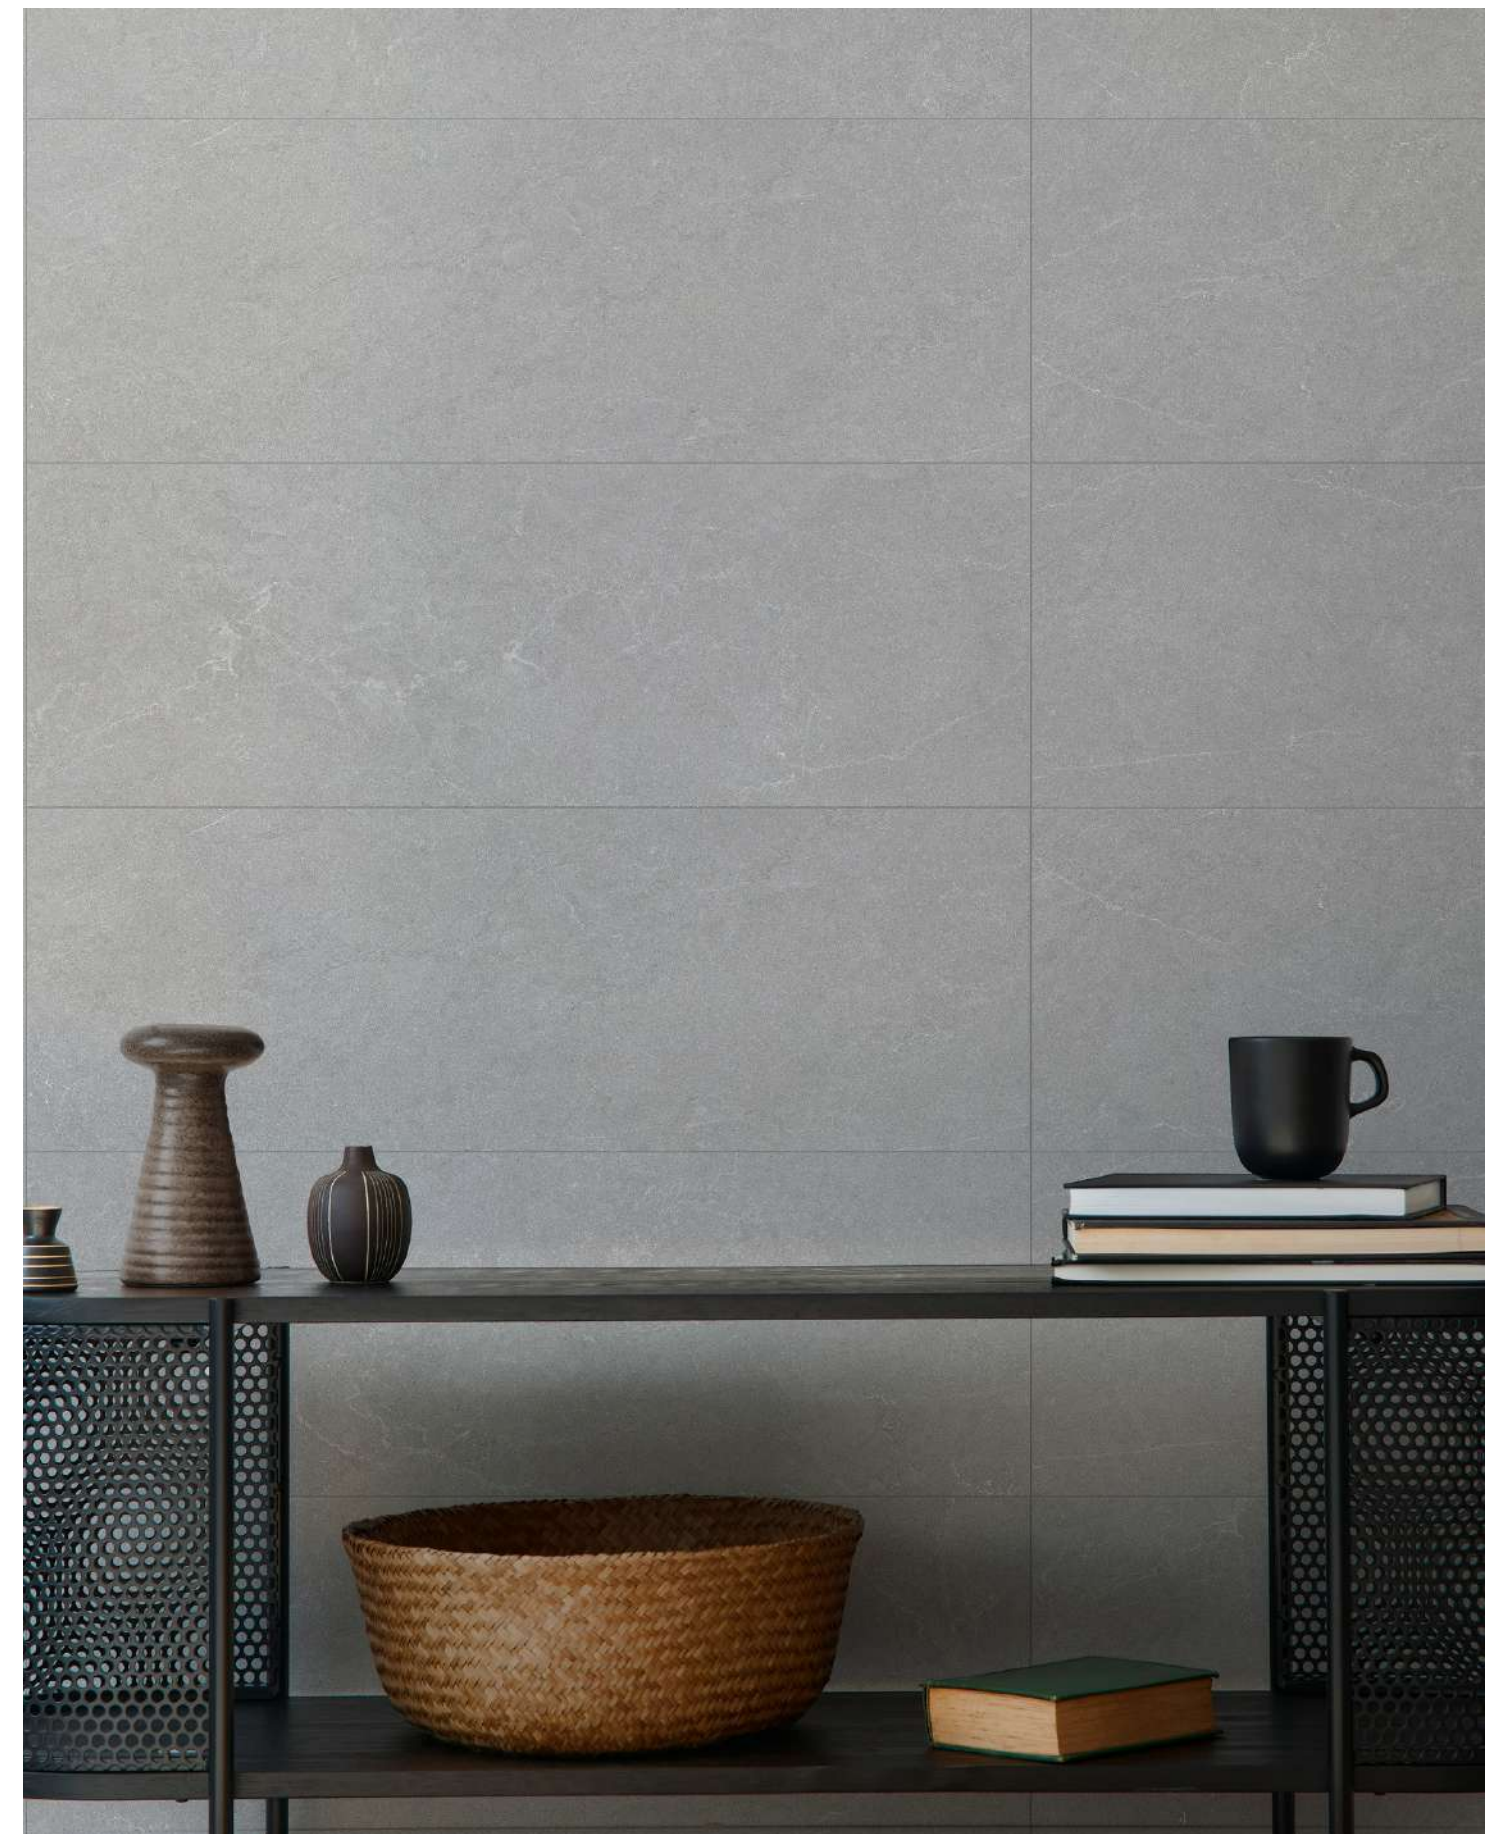

ASTOR

▽ ASTOR GREY 30x90 cm | 12"x36"