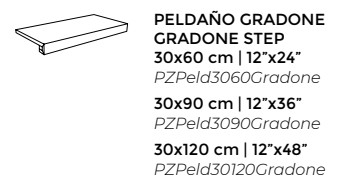

PIEZAS ESPECIALES SPECIAL PIECES

FORMATO / SIZE	Caja | Box			Palet | Pallet			Container	
	Nº Pieza | Tiles	M²	Kg	NºCajas | Boxes	M²	Kg	M²	M²
120x260 | 48"x103" (6 mm)	1	3,12	43,57	24	74,88	1.146	-	-
120x120 | 48"x48" (9 mm)	1	1,44	31	40	57,60	1.240	-	-
90x90 | 36"x36"	2	1,62	42	30	48,60	1.260	825,20	923,40
60x120 | 24"x48"	2	1,44	28	36	51,84	1.050	1.036	1.192,32
60x60 | 24"x24"	4	1,44	28	32	46,08	1.024	967,68	1.105,92
60x60 | 24"x24" +2Plus	2	0,72	33,50	30	21,6	1.015,2	453,6	518,4
+2 30x60 | 12"x24"	8	1,44	25,50	40	57,6	1.020	1.209,60	1.382,40
30x30 | 12"x12"	8	1,44	25,50	40	57,6	1.020	1.209,60	1.382,40

* El formato 120x260 lleva un cargo por embalaje especial, que no está incluido en el precio del producto.