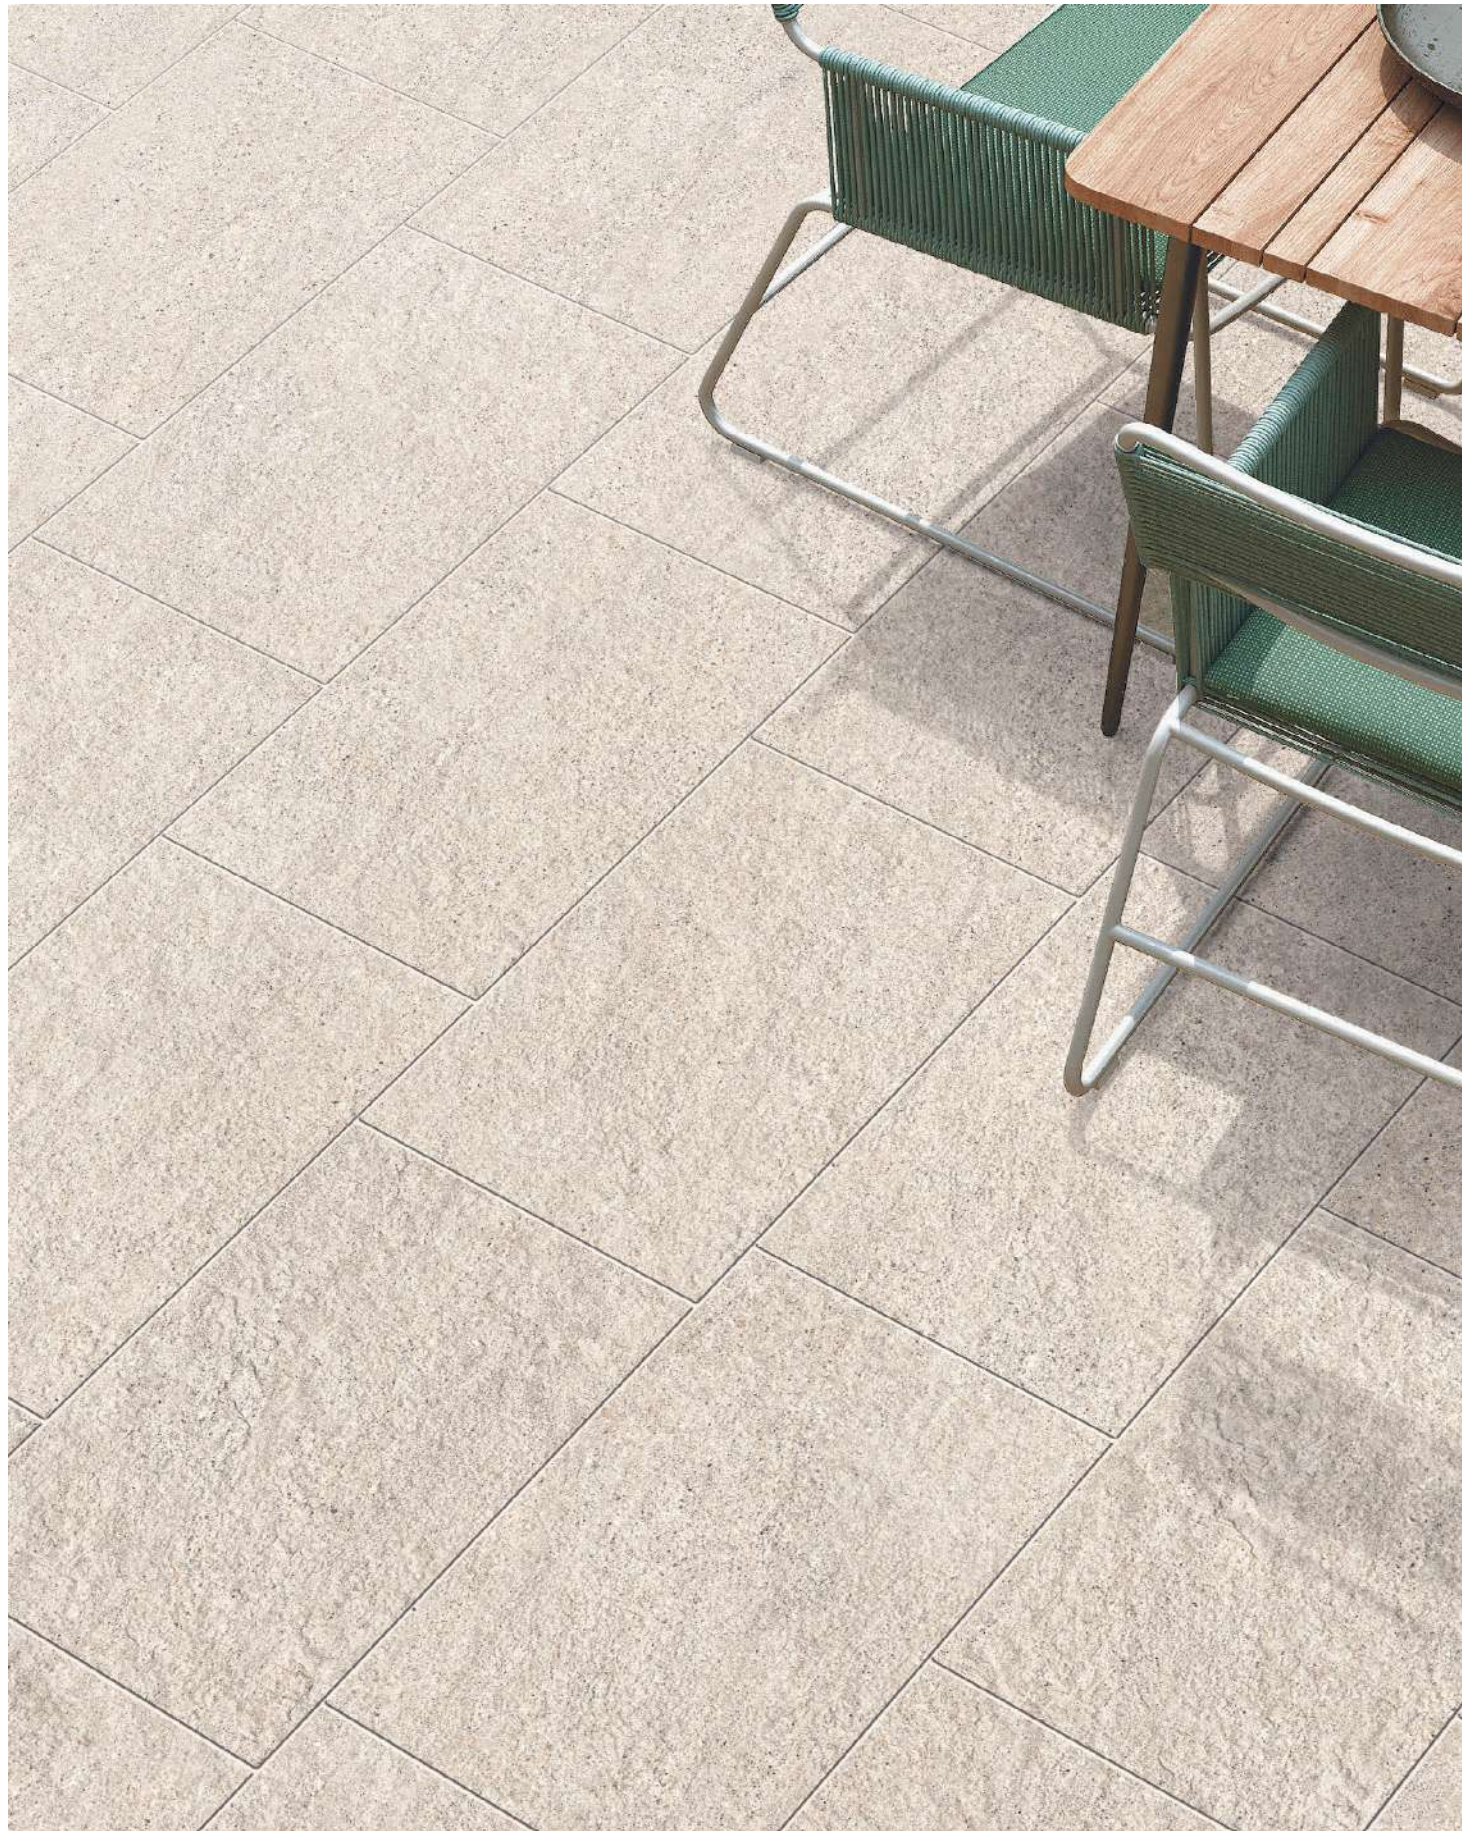

RHONE

PAVIMENTO | FLOOR TILES

40x60 cm | 16"x24"

▼ RHONE EARTH 40x60 cm | 16"x24"