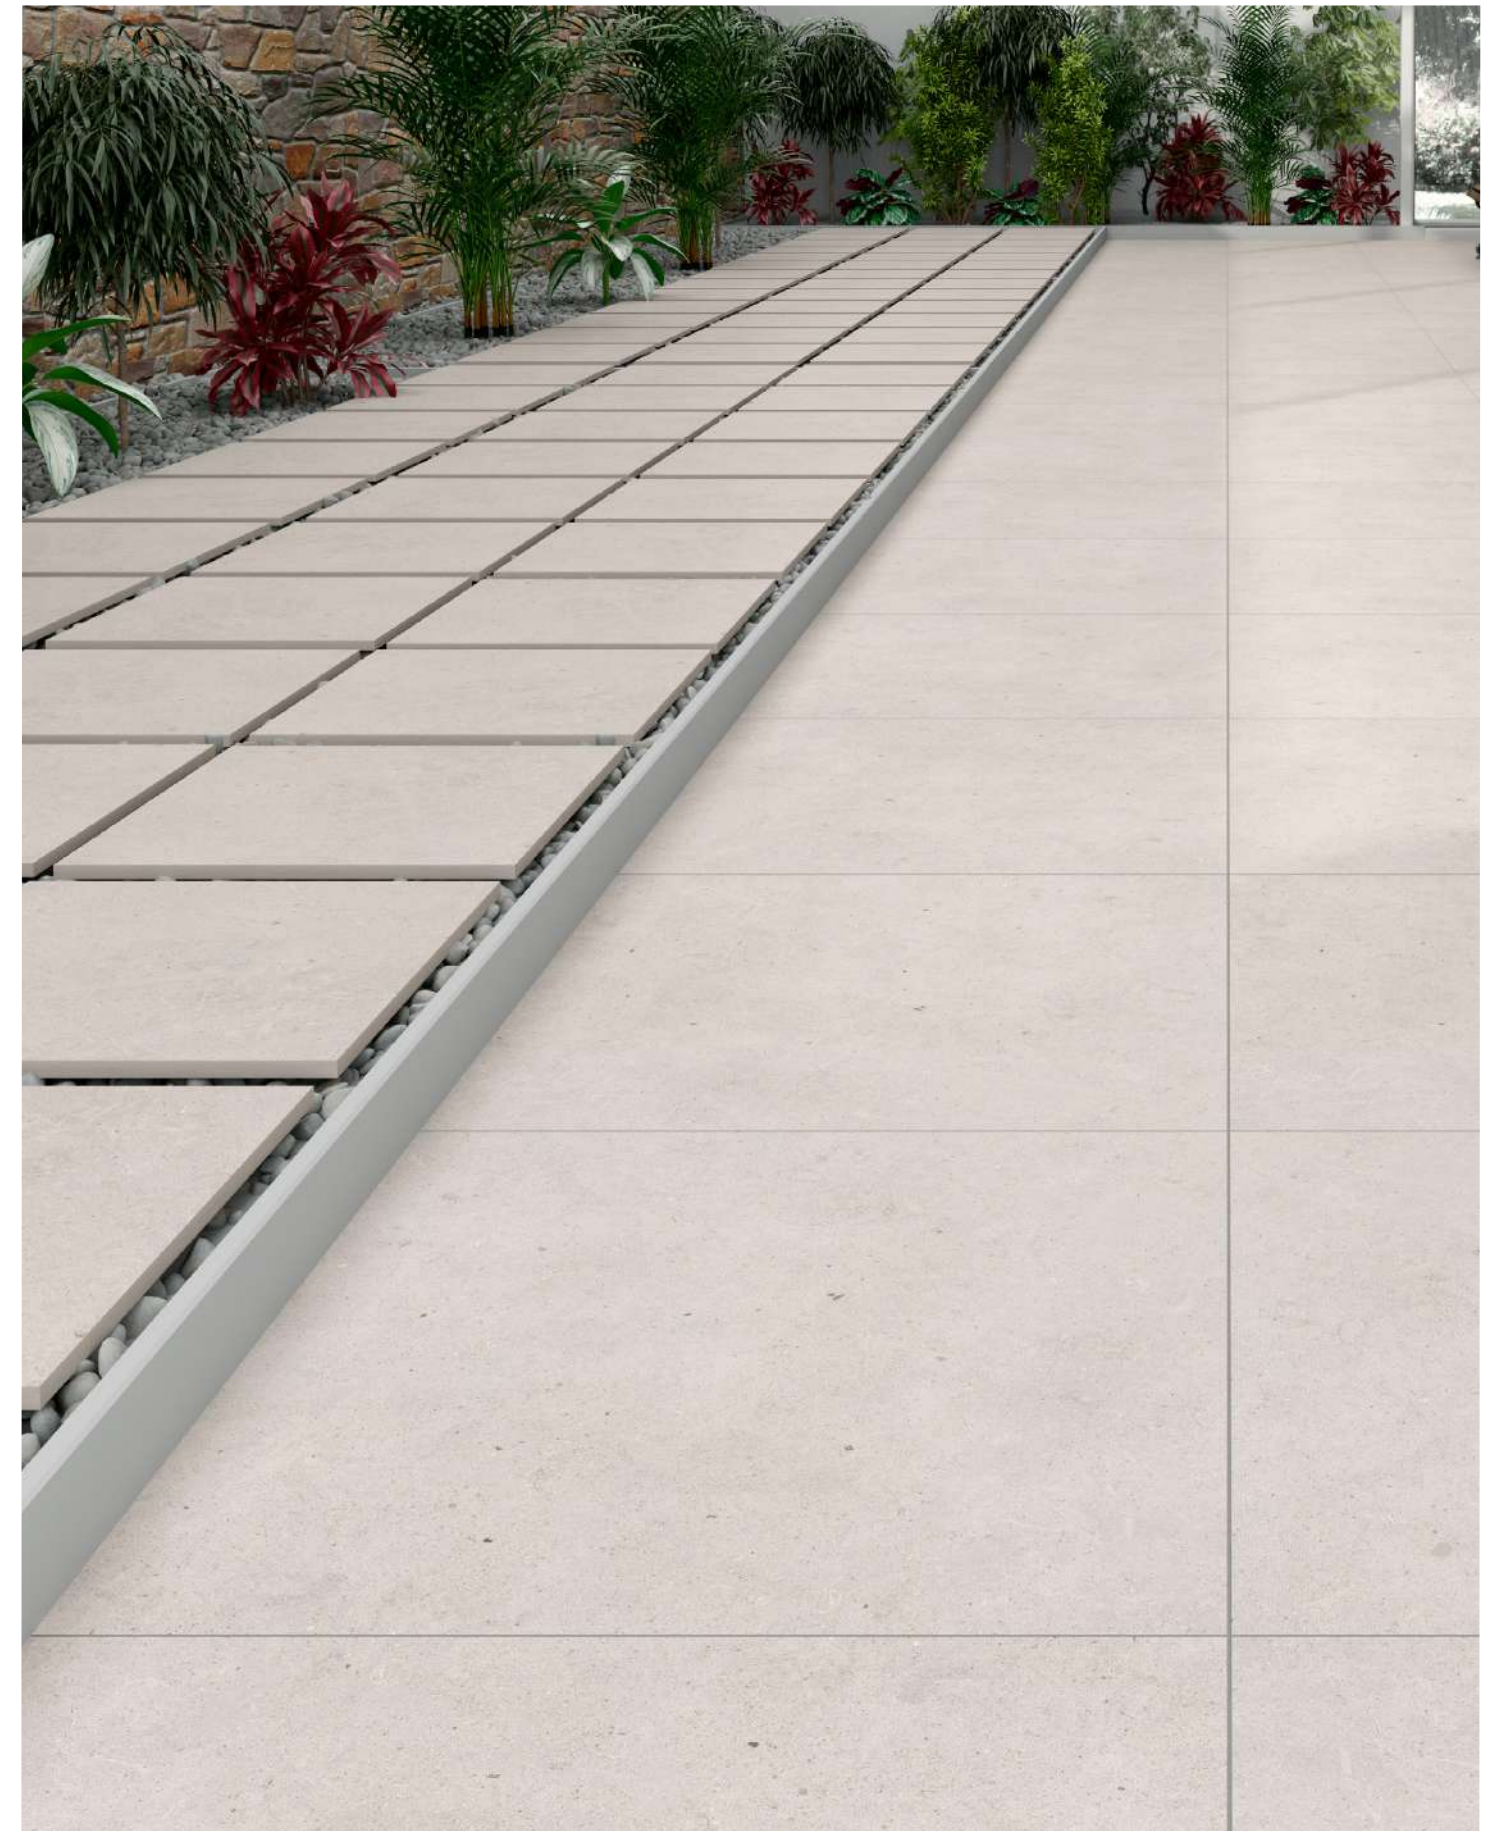

ATRIO

▼ ATRIO CREMA 90x90 cm | 36"x36" ▼ ATRIO CREMA 2PLUS 60x60 cm | 24"x24"