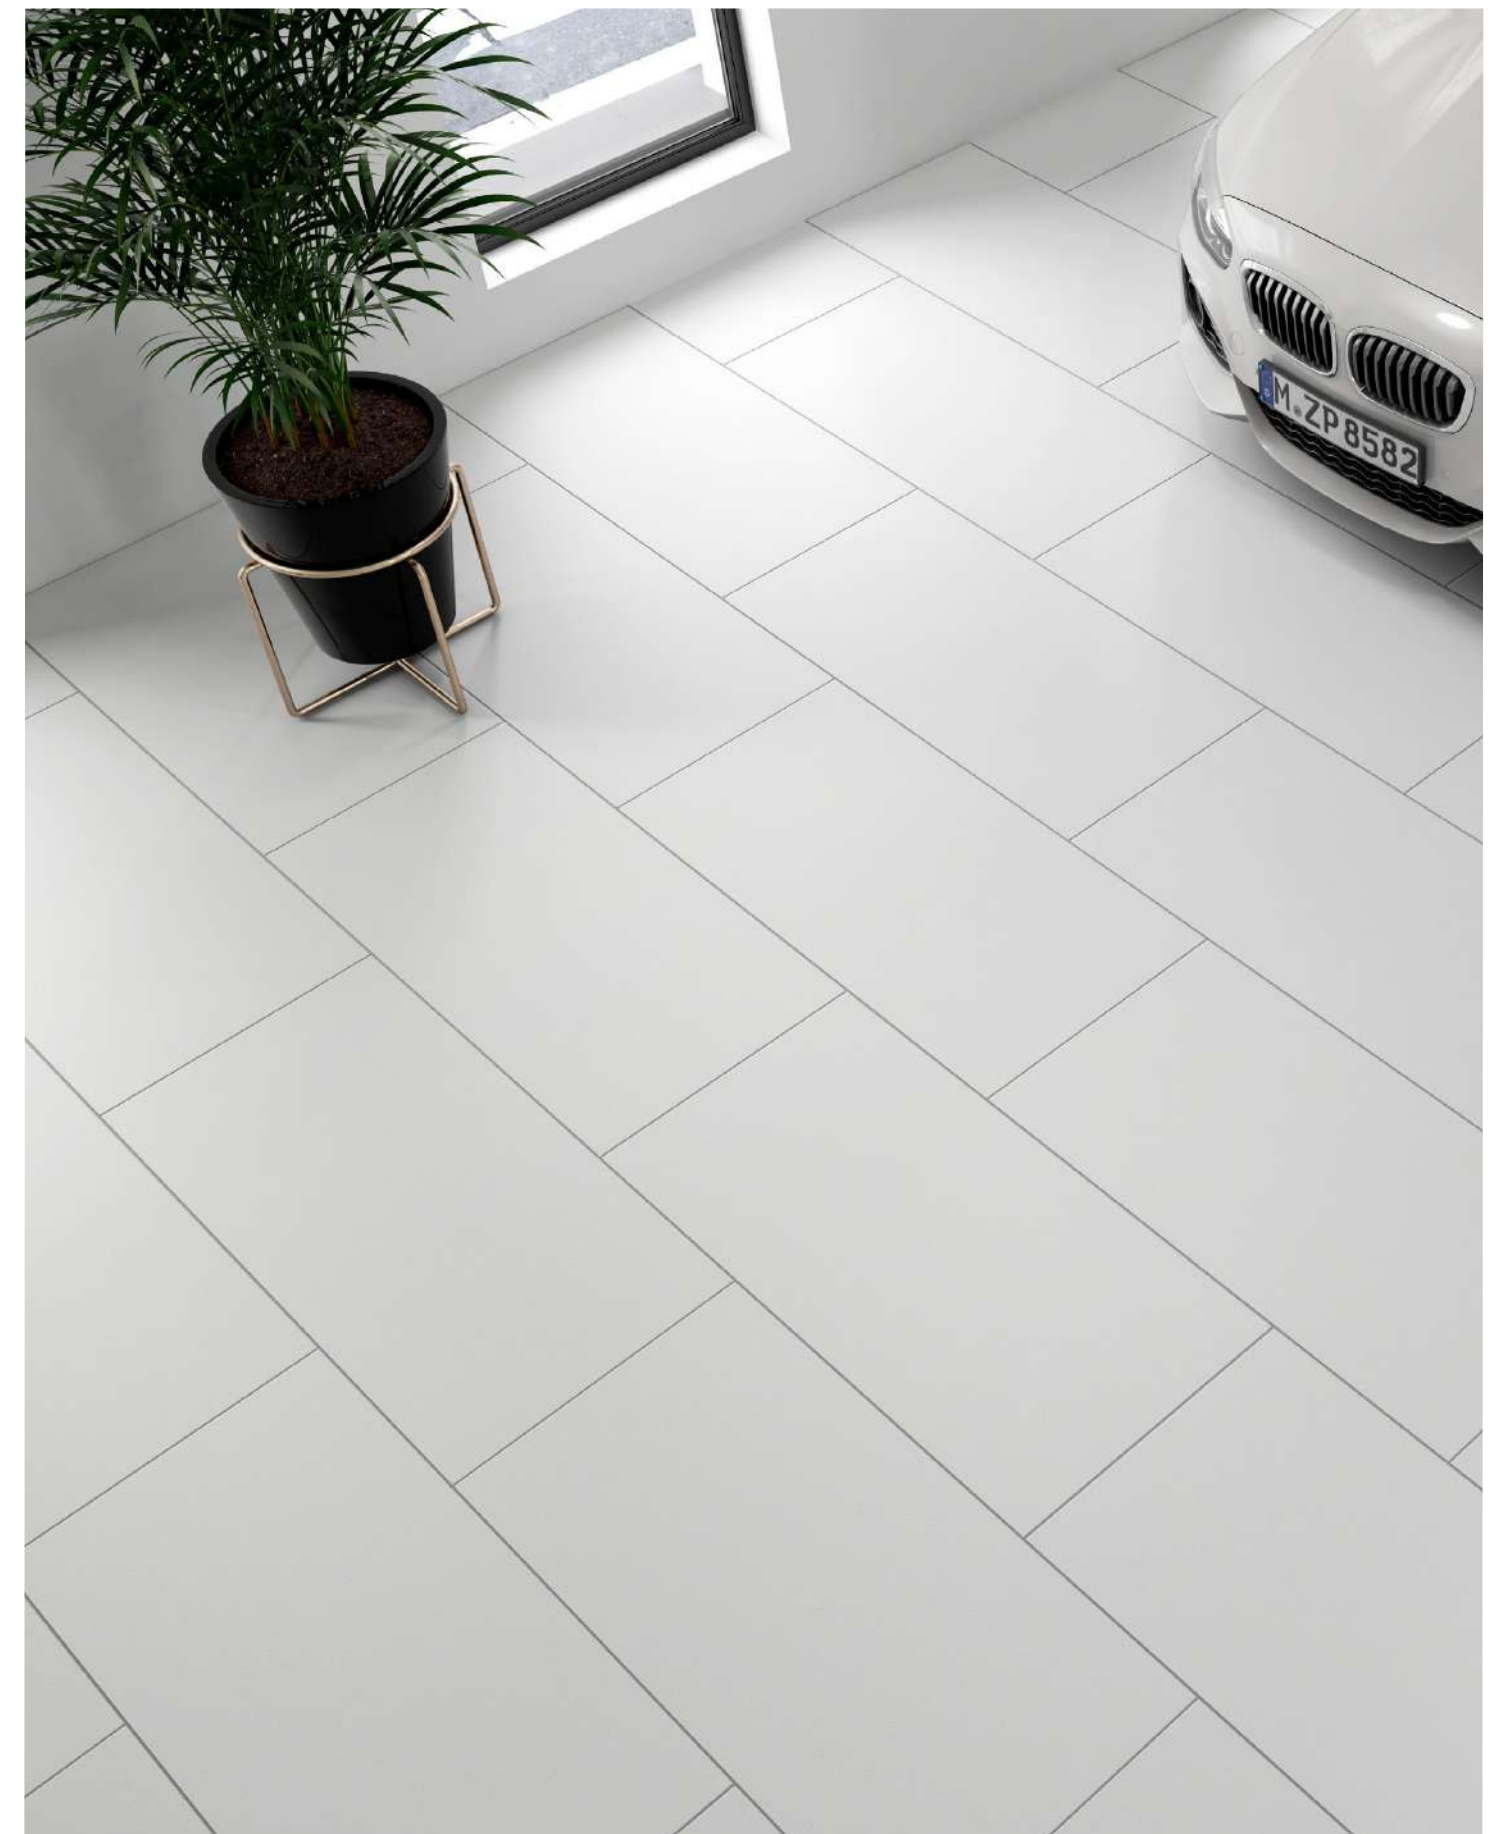

TECHNIC

▼ TECHNIC BLANCO 60x120 cm | 24"x48"