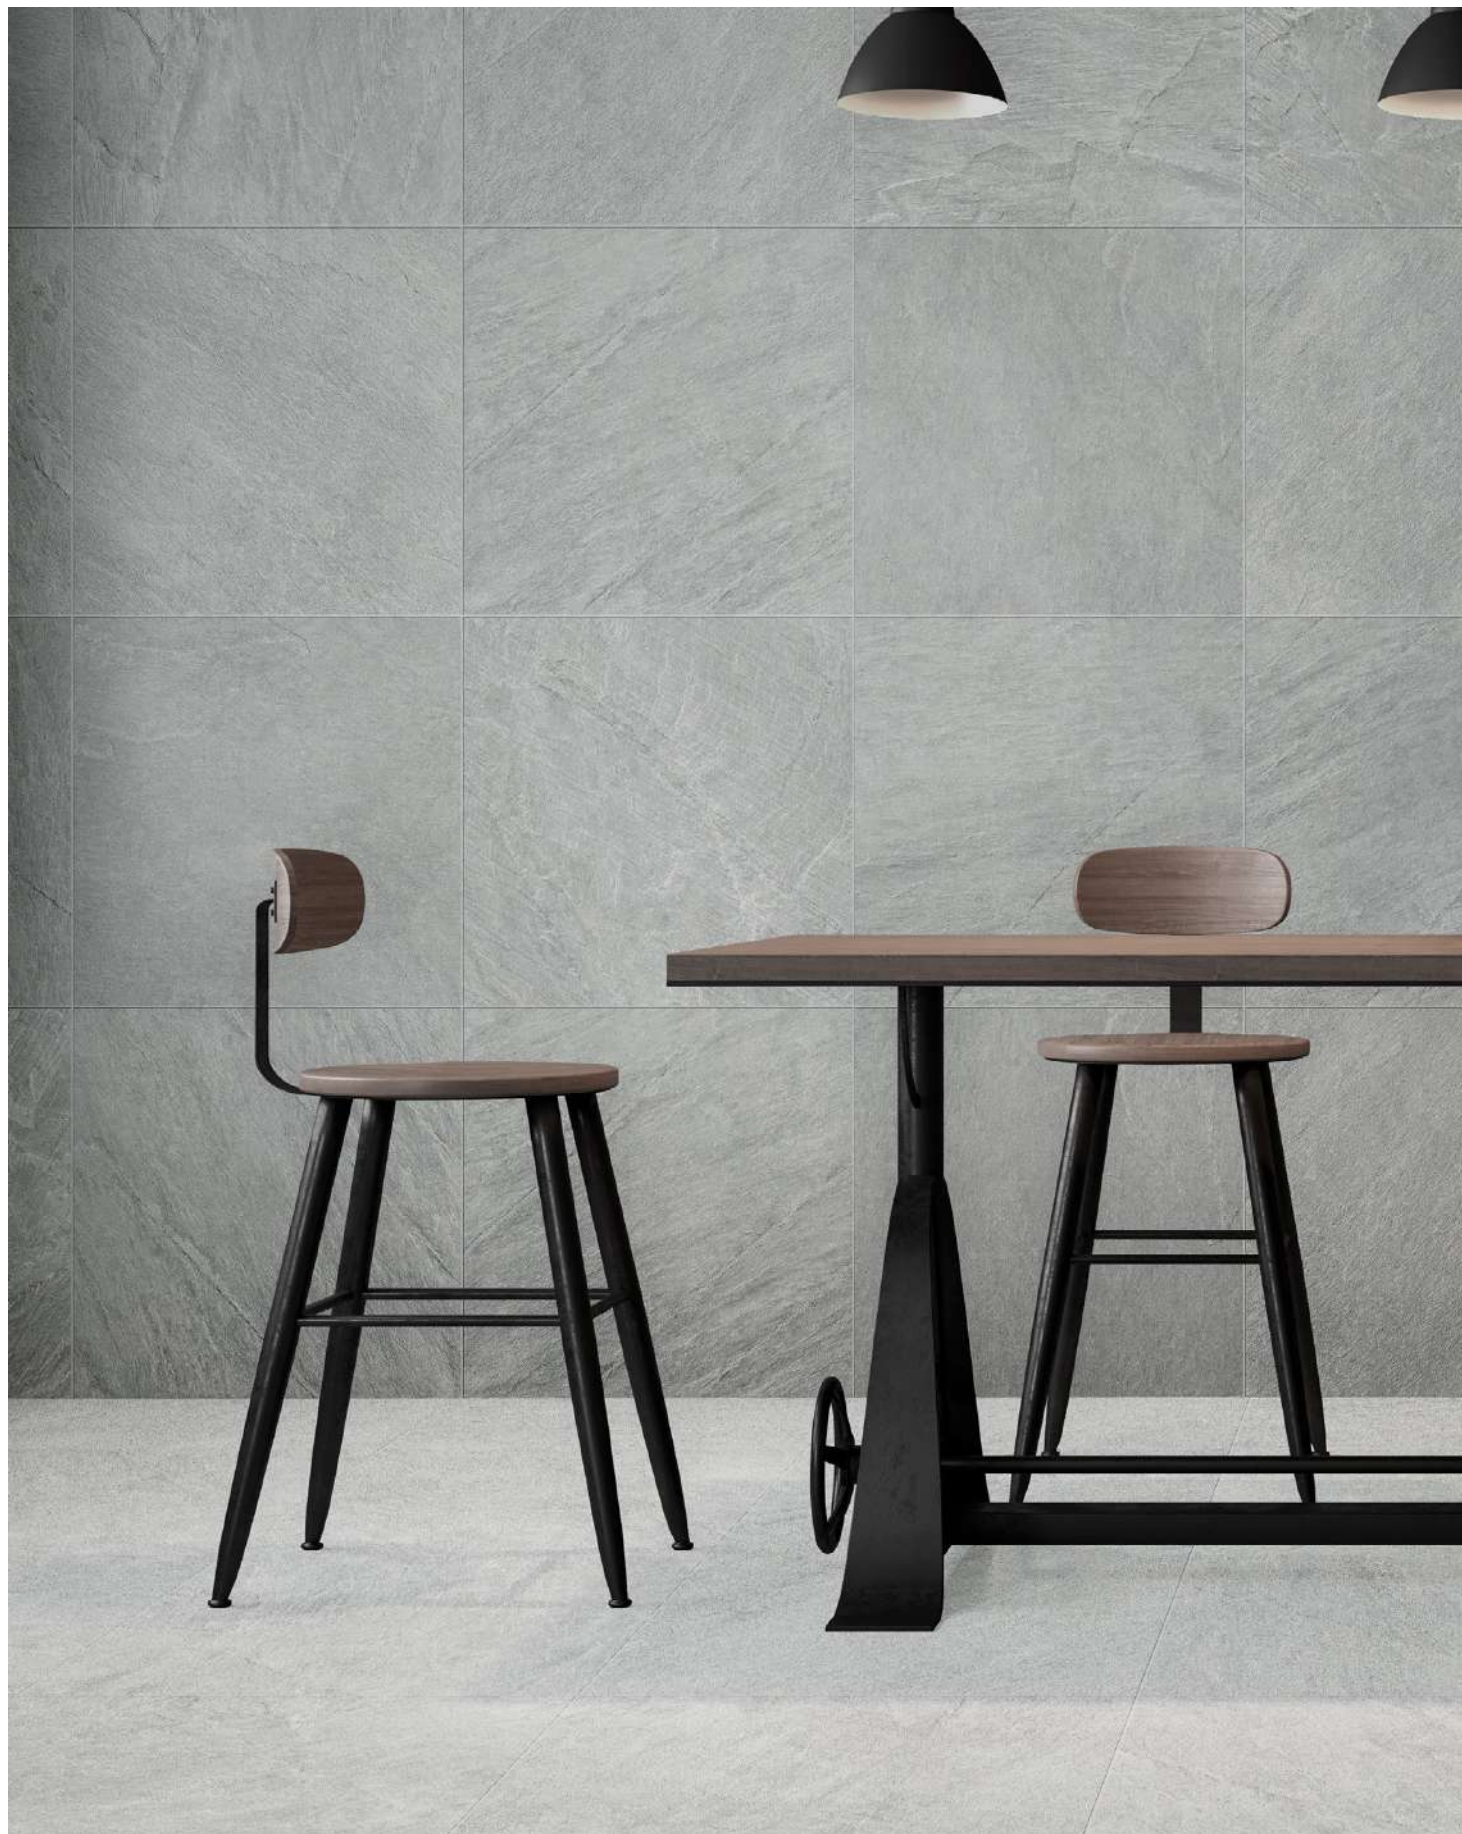

UNIQUE

PAVIMENTO | FLOOR TILES

▽ UNIQUE WHITE 75x75 | 30"x30"   ▽ UNIQUE GREY 75x75 | 30"x30"