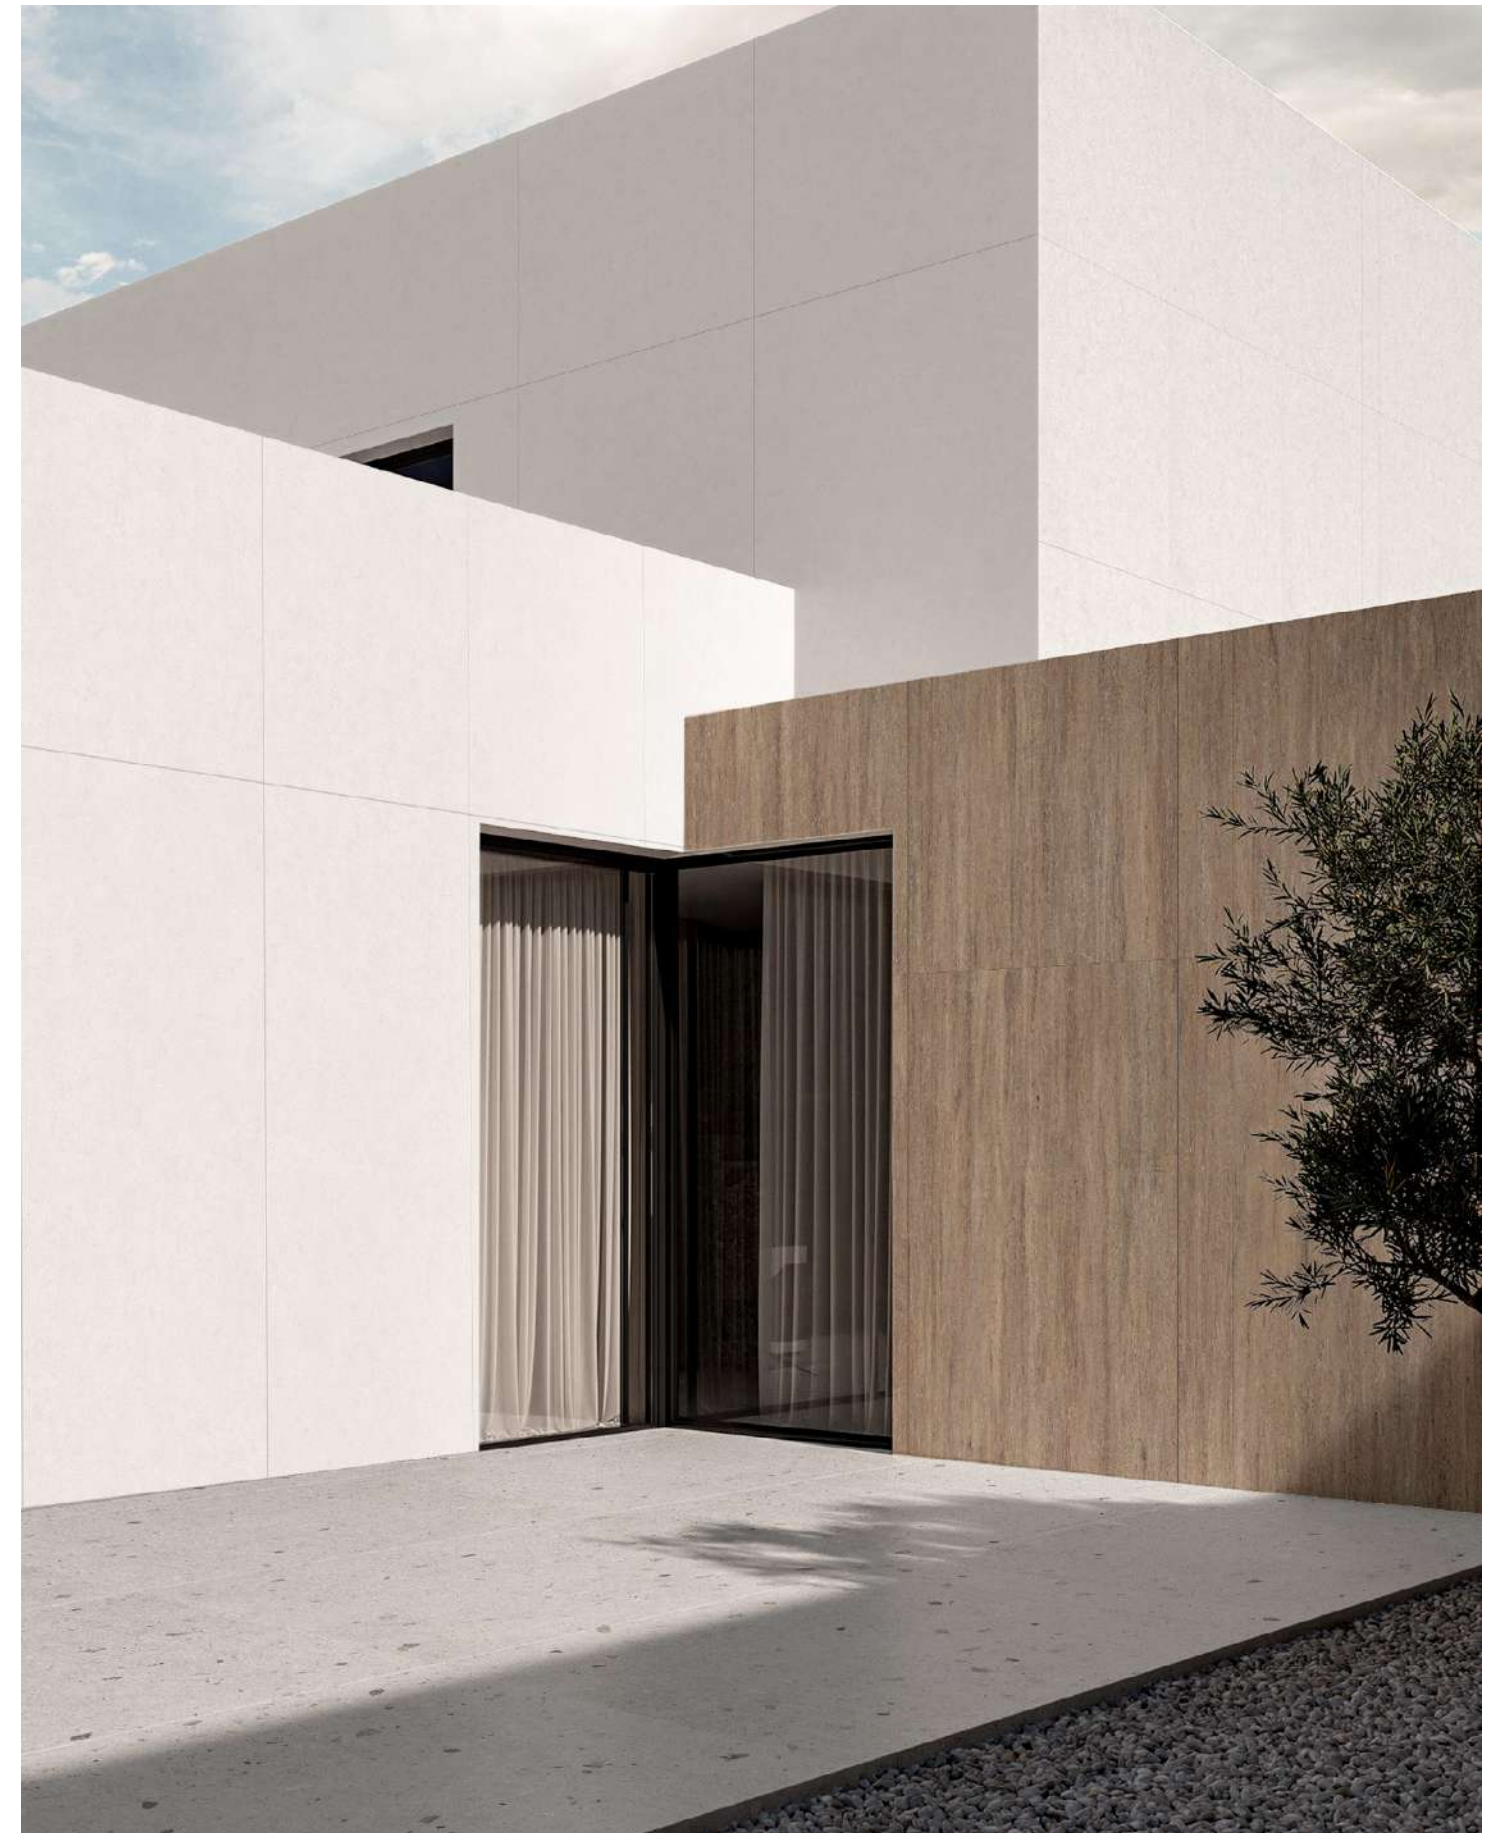

COUVET

▼ COUVET STRONG ROBLE 75x150 cm | 30"x60" ▼ ATRIO LIGHT 75x150 | 30"x60" ▼ STONE-TECH IVORY 120x120 | 48"x48"