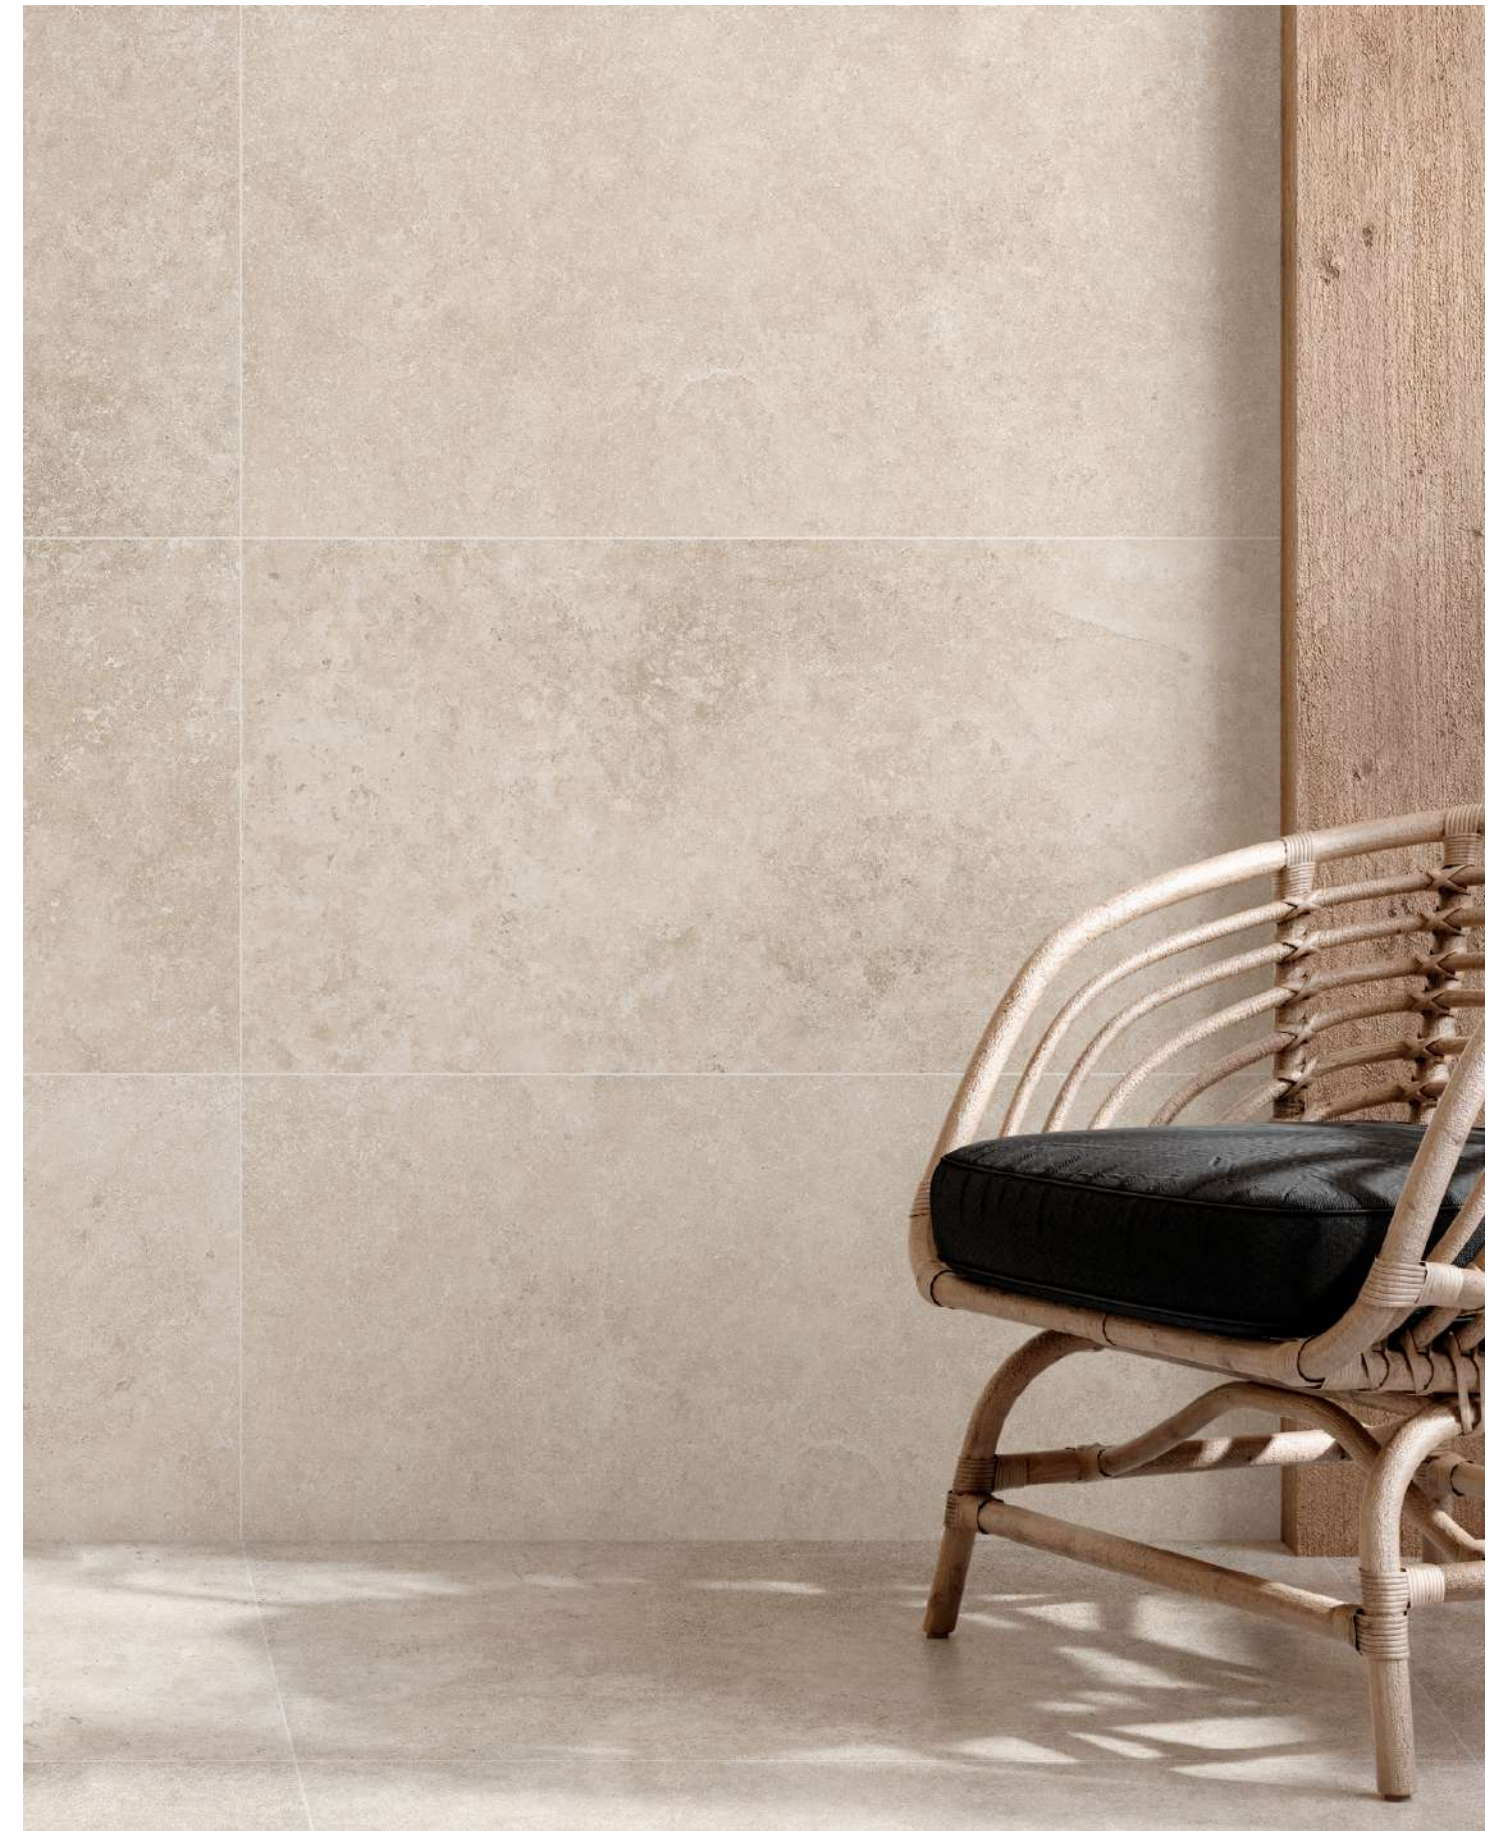

CROSSCUT

▼ CROSSCUT SAND 60x120 cm | 24"x48"