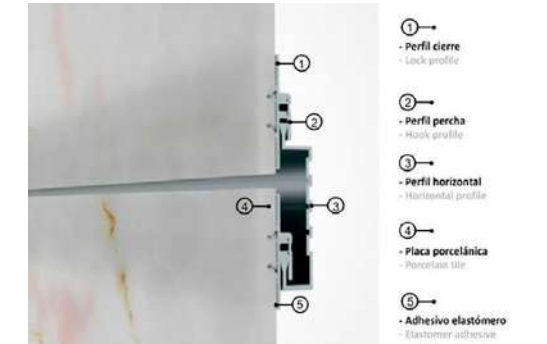

R3 vista Es un sistema de fijación visible (grapa vista) que trabaja por la sustentación y retención que ejercen las grapas del sistema sobre los bordes de las placas. Es un sistema de fijación vista y puntual, para placas rígidas que está pensado y diseñado para obras con aplacado colgado en fachada que precisen de un alto grado de seguridad. Tanto la base de las pestañas de las grapas, están hechas de acero inoxidable. Estas grapas son ancladas a la estructura primaria mediante tornillos de acero inoxidable. Además, para darle una mayor seguridad, las placas cerámicas son selladas a la estructura par reducir el riesgo de desprendimiento. Esta forma de fijar las grapas a la estructura primaria, hacen que las obras sean, normalmente, de fácil y rápida ejecución. Está pensado para ser aplicado en material porcelánico de espesores inferiores a 14 mm.