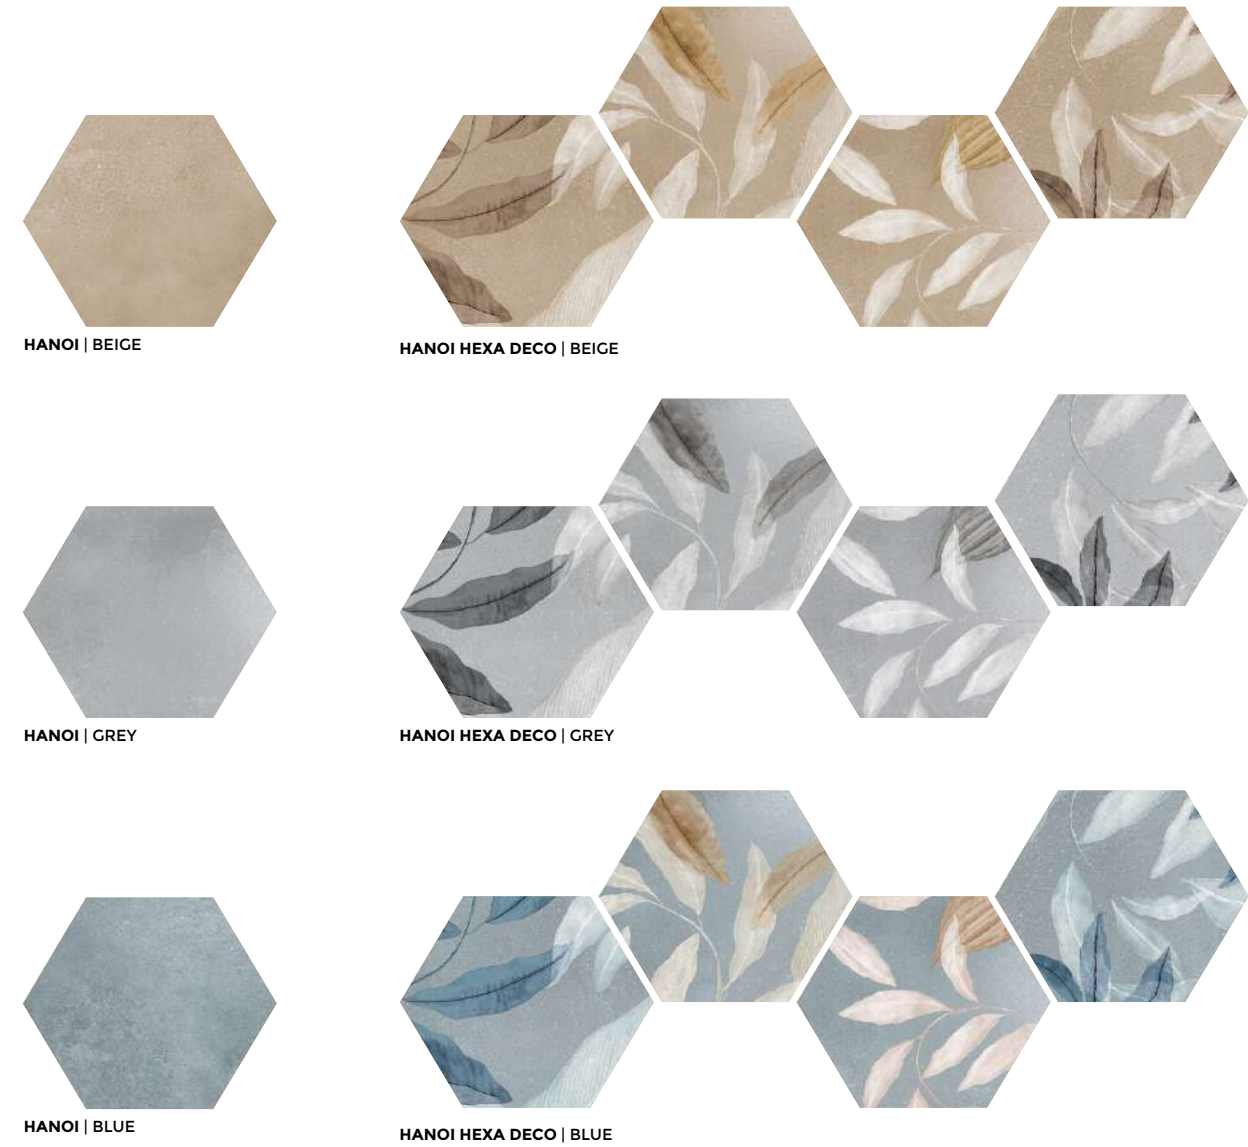

HANOI

FORMATOS | SIZES
19,8x22,9 cm | 8"x9"

FORMATO / SIZE	MP1922	PO	P	H	M	D	G	T
19,8x22,9 | 8"x9"	MP1922	■	■	■	■	10	v2	9
19,8x22,9 | 8"x9" Dec	MP1922	■	■	■	■	10	v2	9

FORMATO / SIZE	Caja | Box			Palet | Pallet			Container	
	Nº Pieza | Tiles	M²	Kg	Nº Cajas | Boxes	M²	Kg	M²	M²
19,8x22,9 | 8"x9"	24	0,84	31,58	45	37,80	1.421,10	567	642,60
19,8x22,9 | 8"x9" Dec	24	0,84	31,58	45	37,80	1.421,10	567	642,60