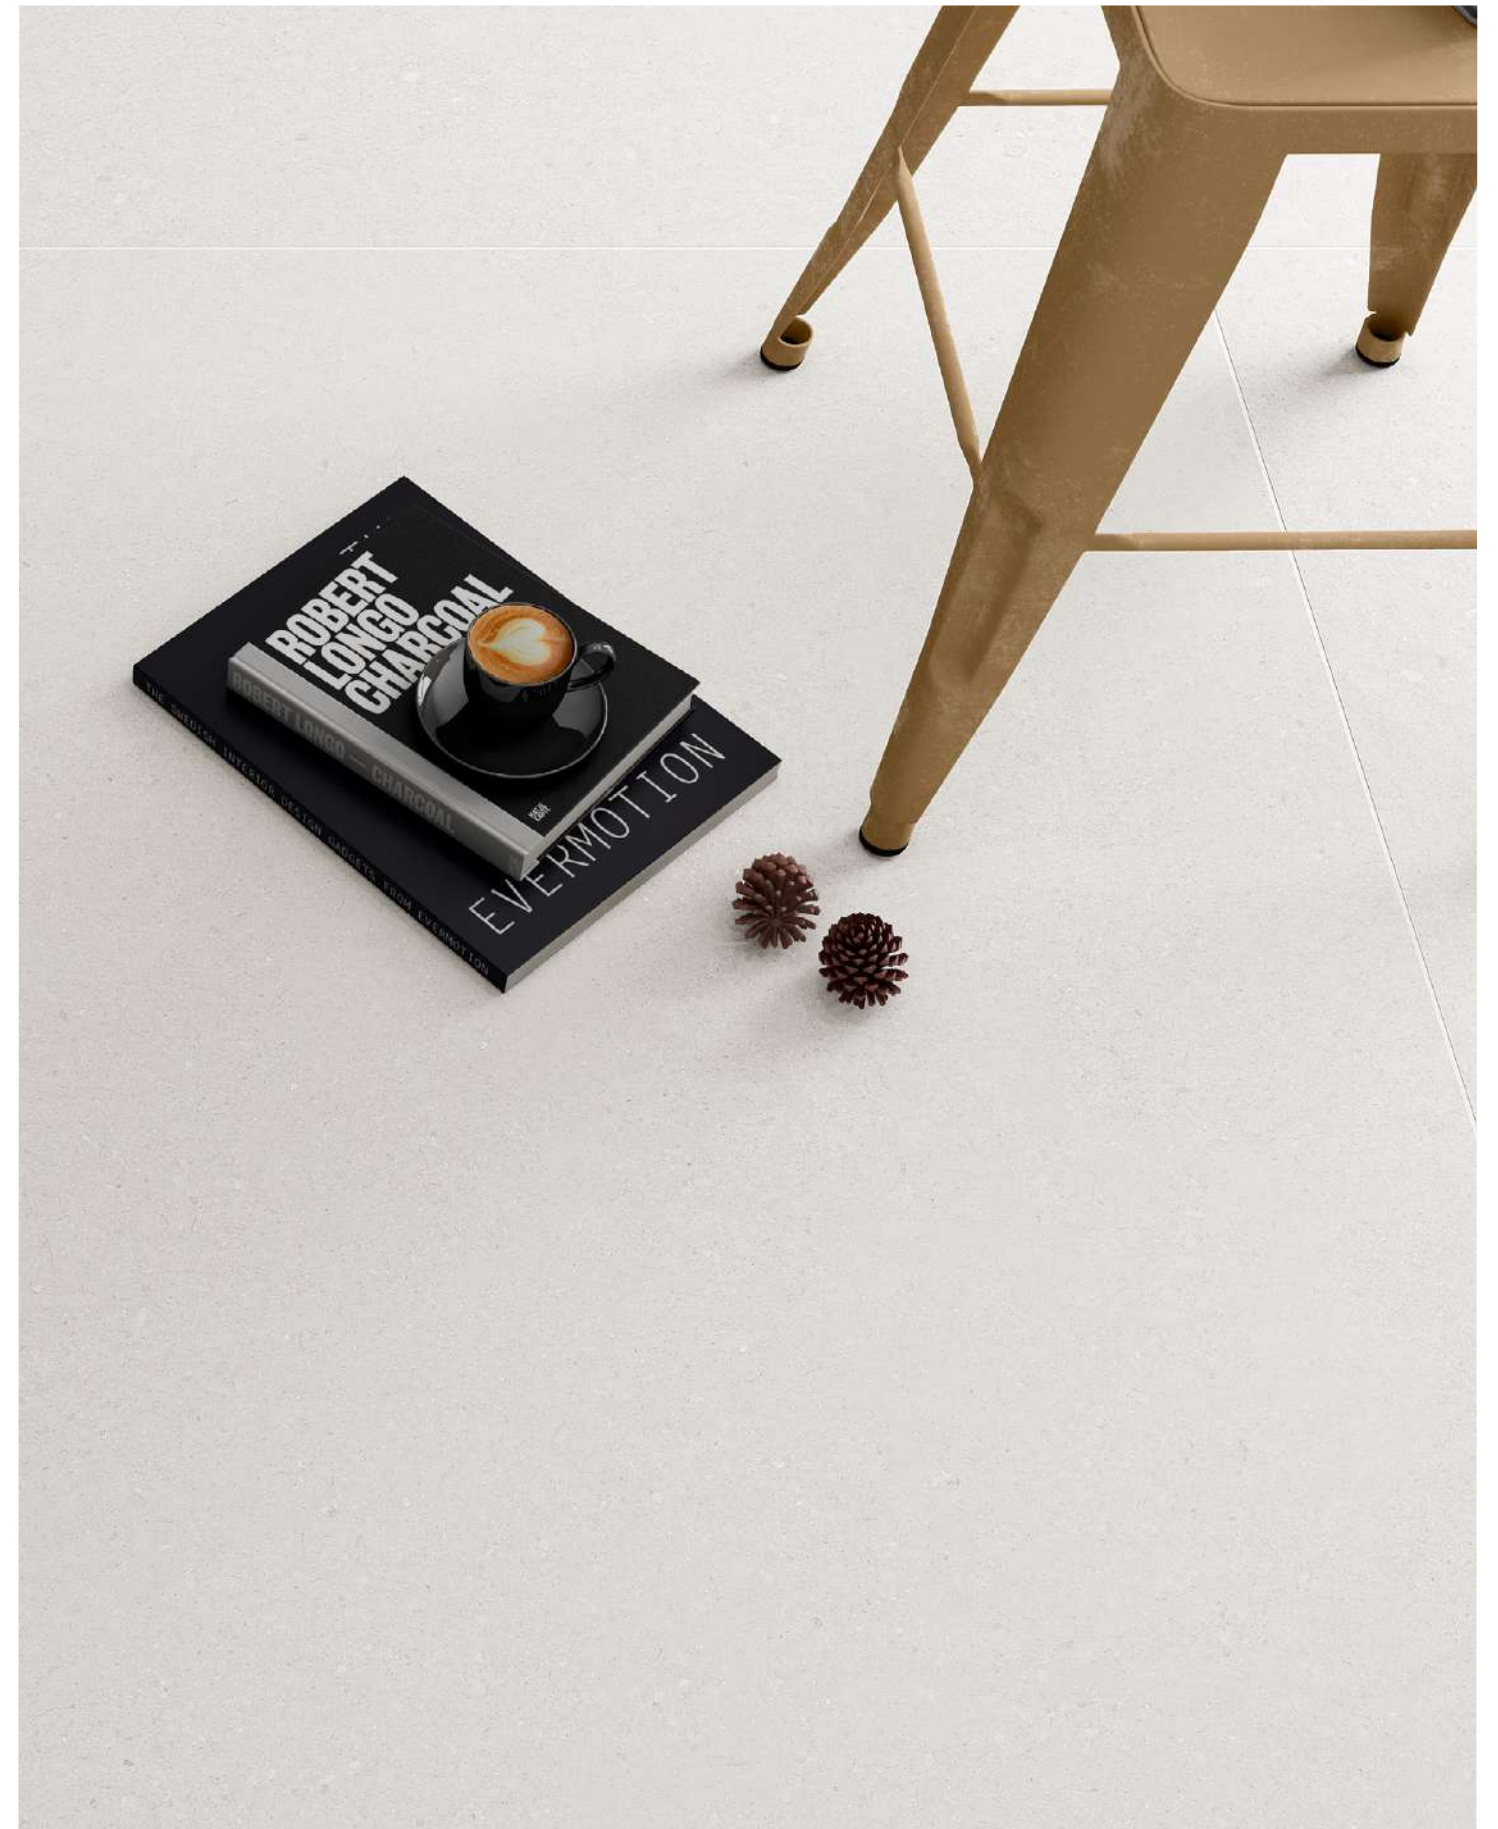

MICROTECH

▼ MICROTECH LIGHT 120x120 cm | 48"x48"