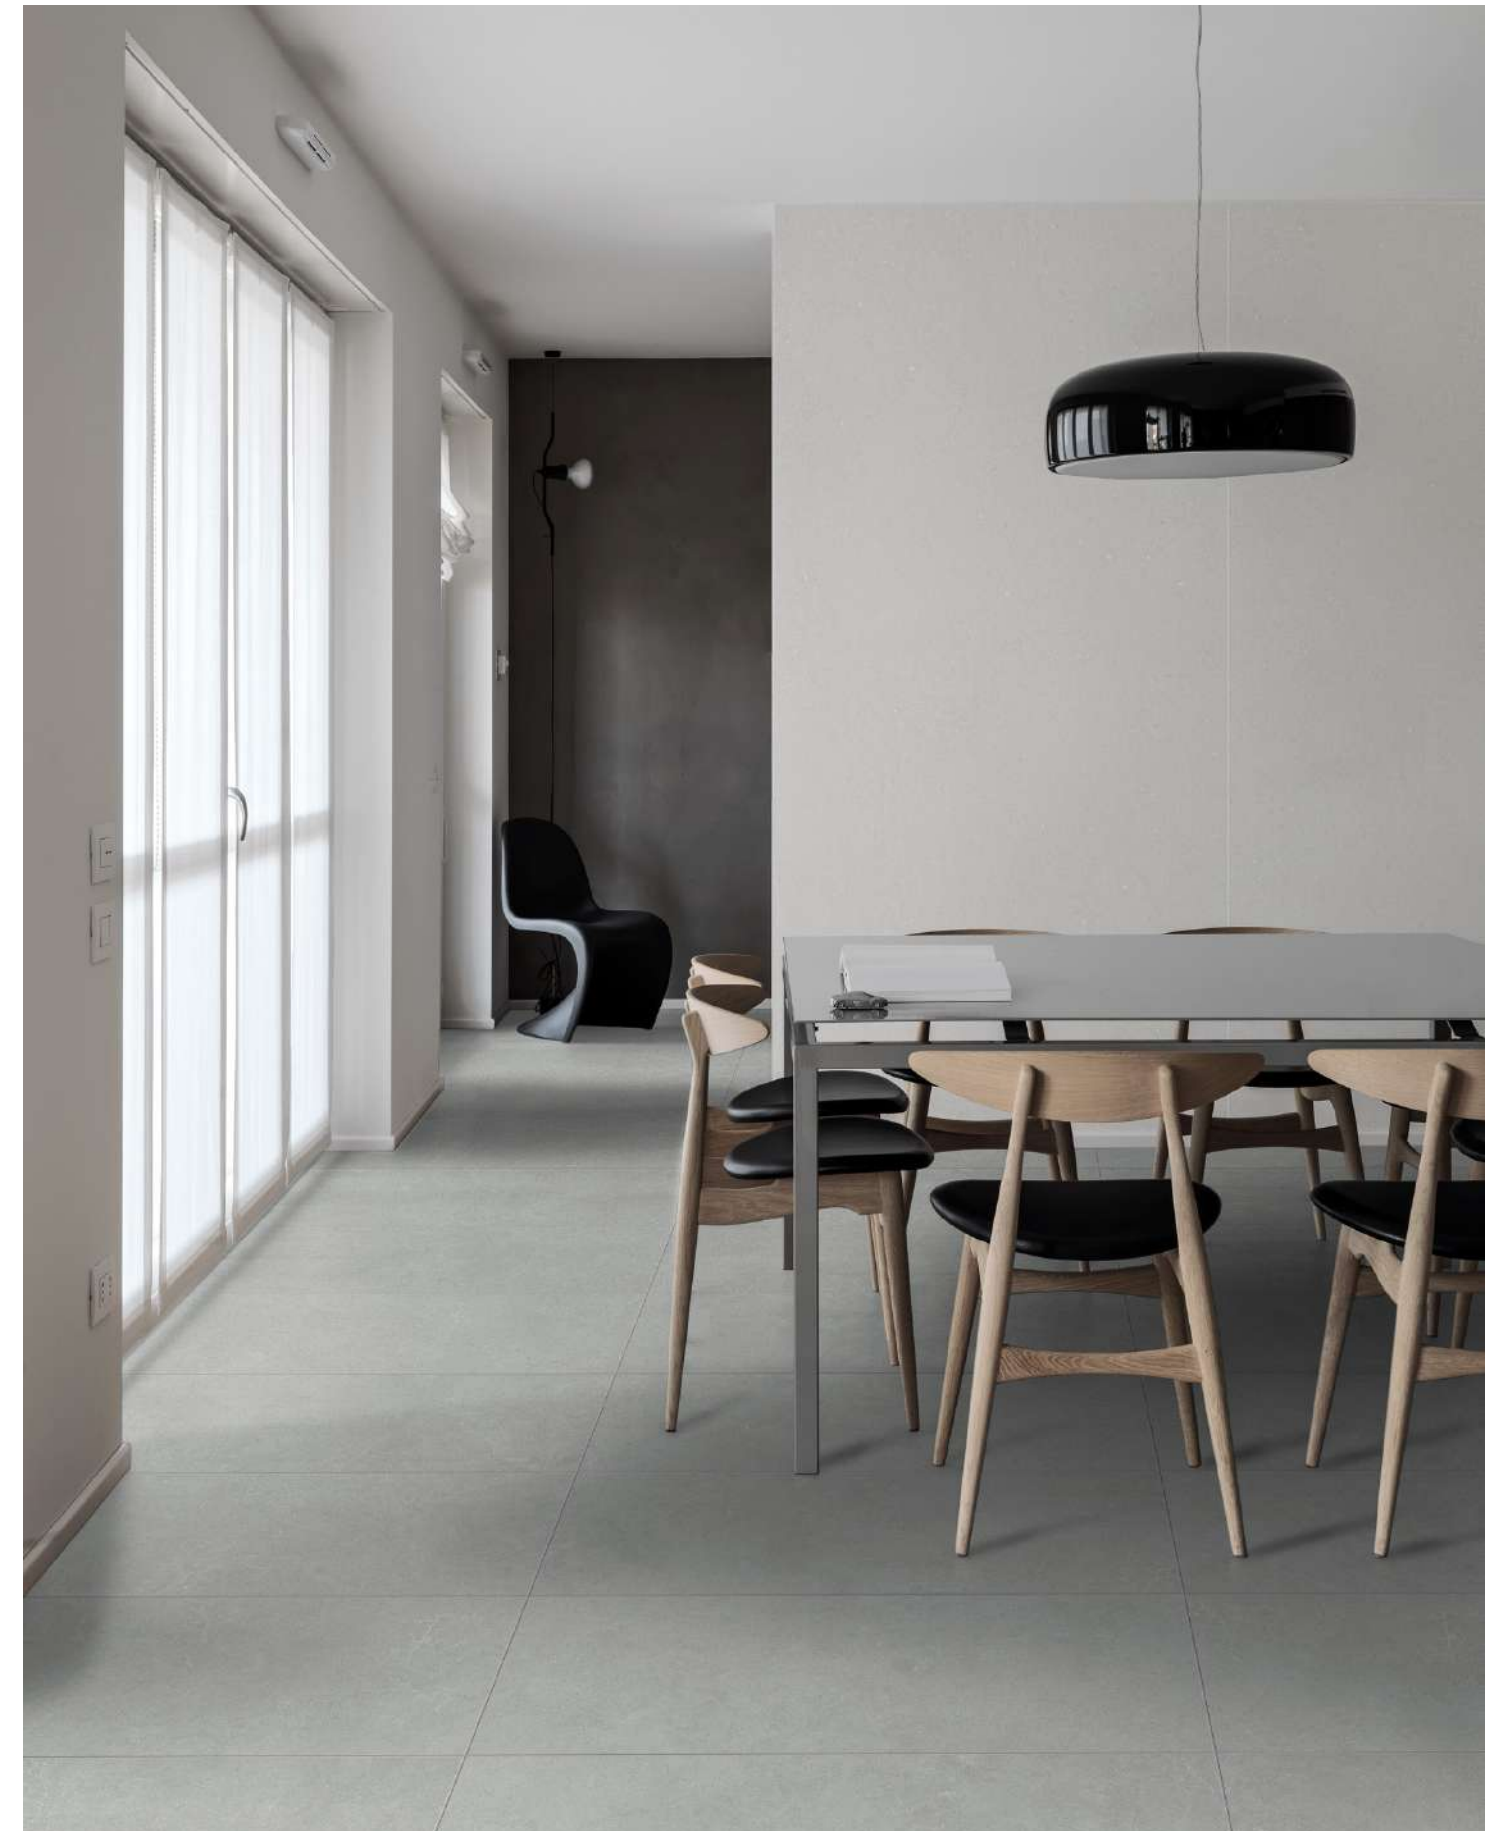

ASTOR

▼ ASTOR GREY 60x120 | 24"x48"