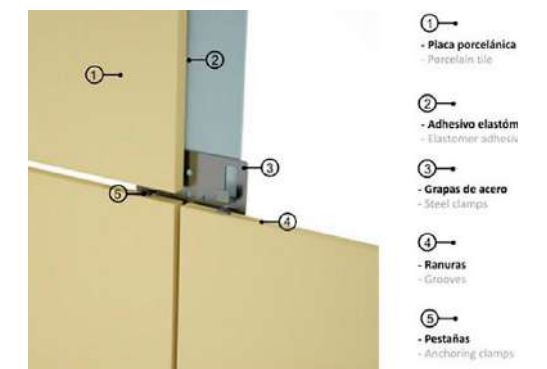

R3 vista Es un sistema de fijación visible (grapa vista) que trabaja por la sustentación y retención que ejercen las grapas del sistema sobre los bordes de las placas. Es un sistema de fijación vista y puntual, para placas rígidas que está pensado y diseñado para obras con aplacado colgado en fachada que precisen de un alto grado de seguridad. Tanto la base de las pestañas de las grapas, están hechas de acero inoxidable. Estas grapas son ancladas a la estructura primaria mediante tornillos de acero inoxidable. Además, para darle una mayor seguridad, las placas cerámicas son selladas a la estructura par reducir el riesgo de desprendimiento. Esta forma de fijar las grapas a la estructura primaria, hacen que las obras sean, normalmente, de fácil y rápida ejecución. Está pensado para ser aplicado en material porcelánico de espesores inferiores a 14 mm.