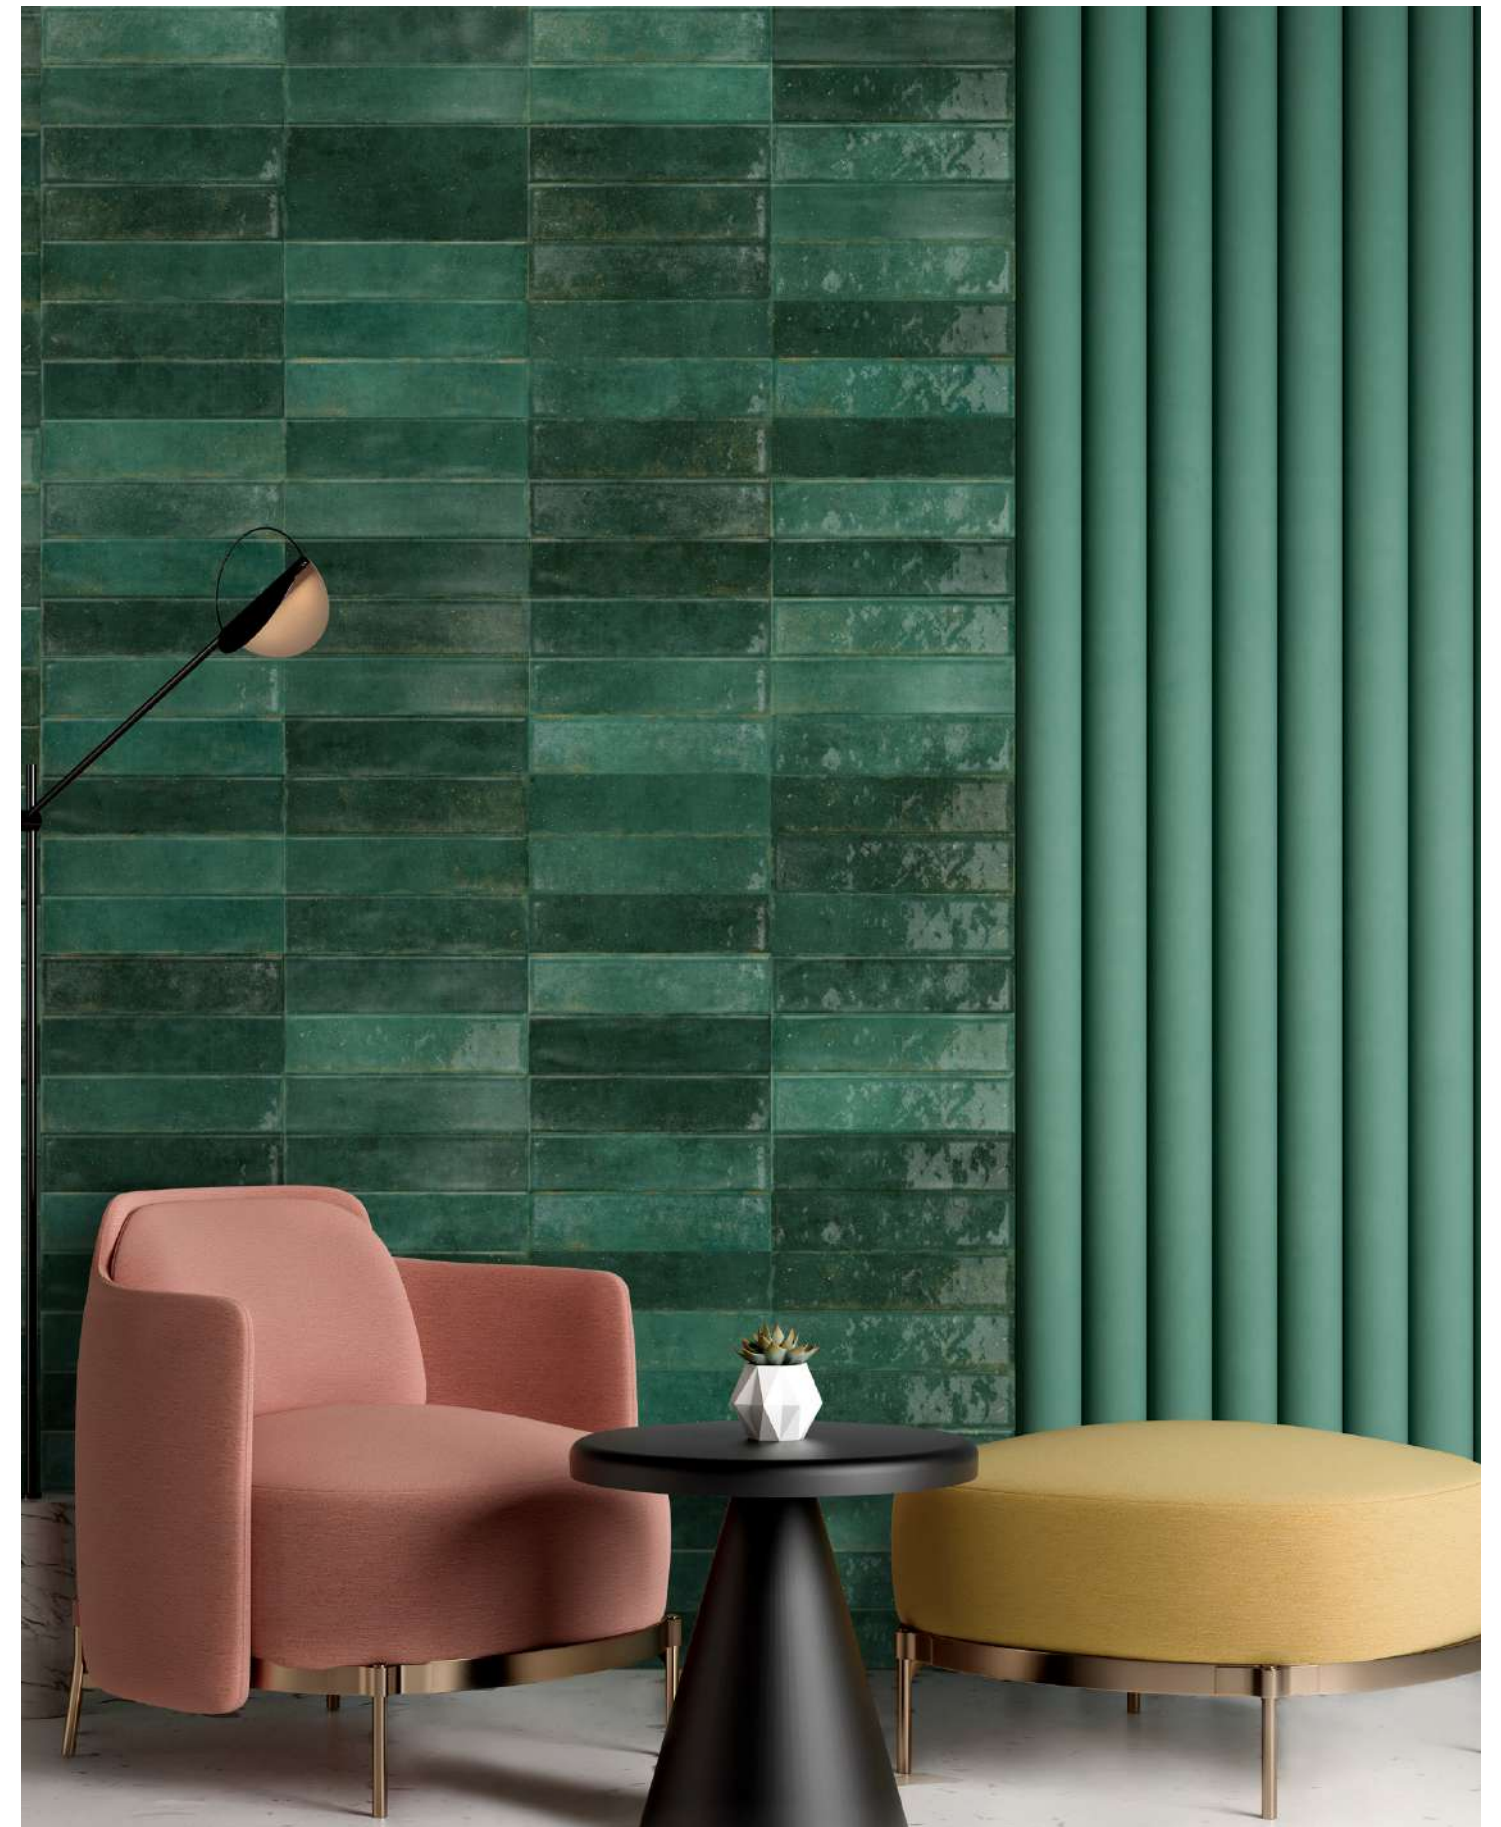

MALLORCA

▼ MALLORCA VERDE 7,5x30 cm | 3"x12"