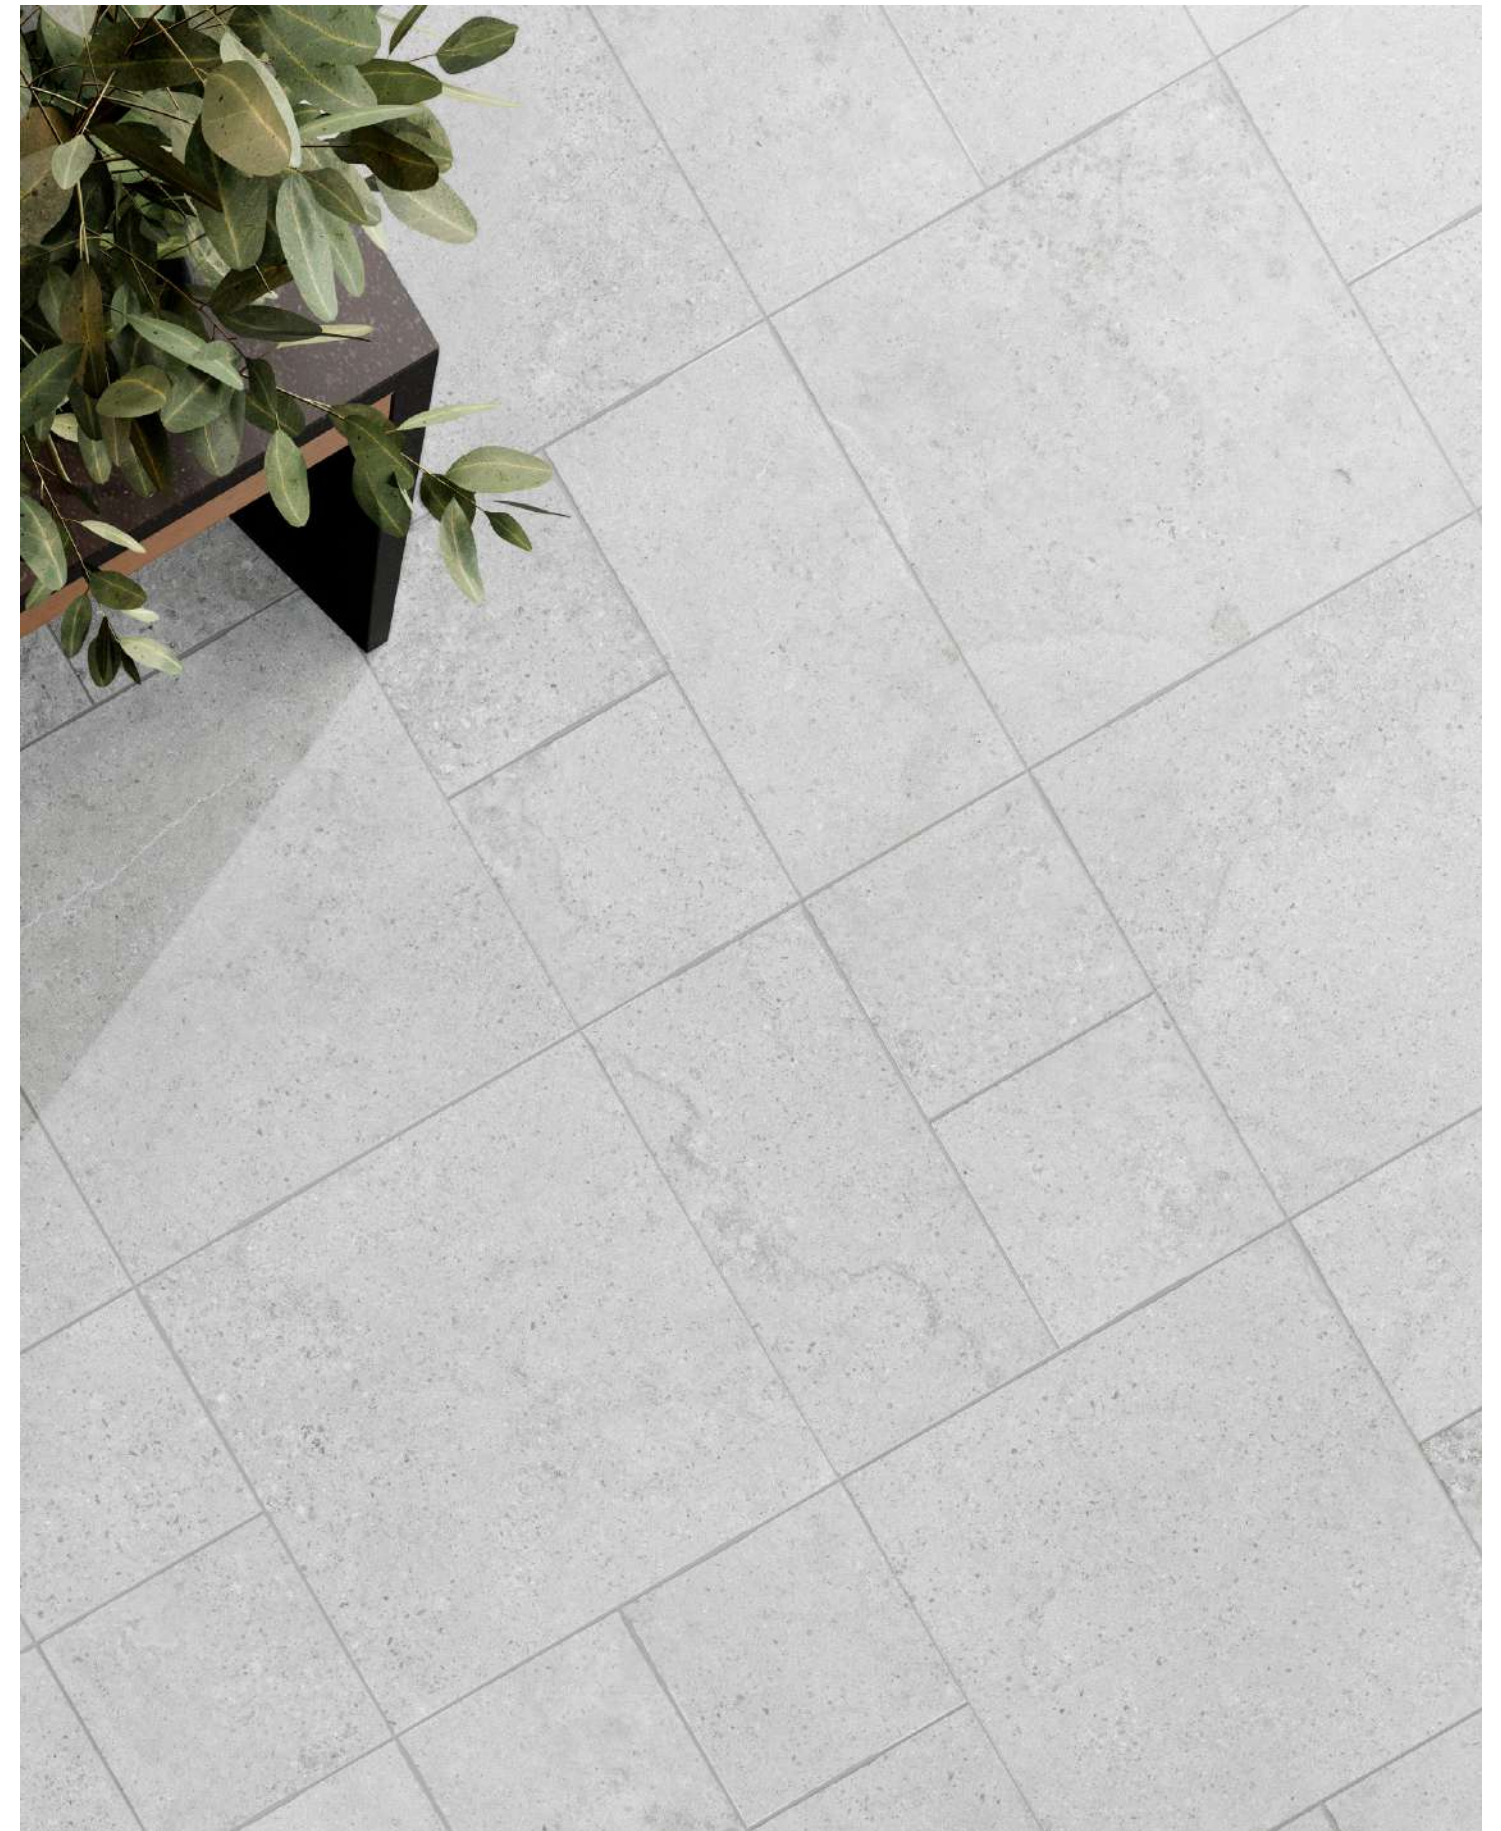

AINSA

▼ AINSA MULTIFORMATO GREY 60x120 | 24"x48"