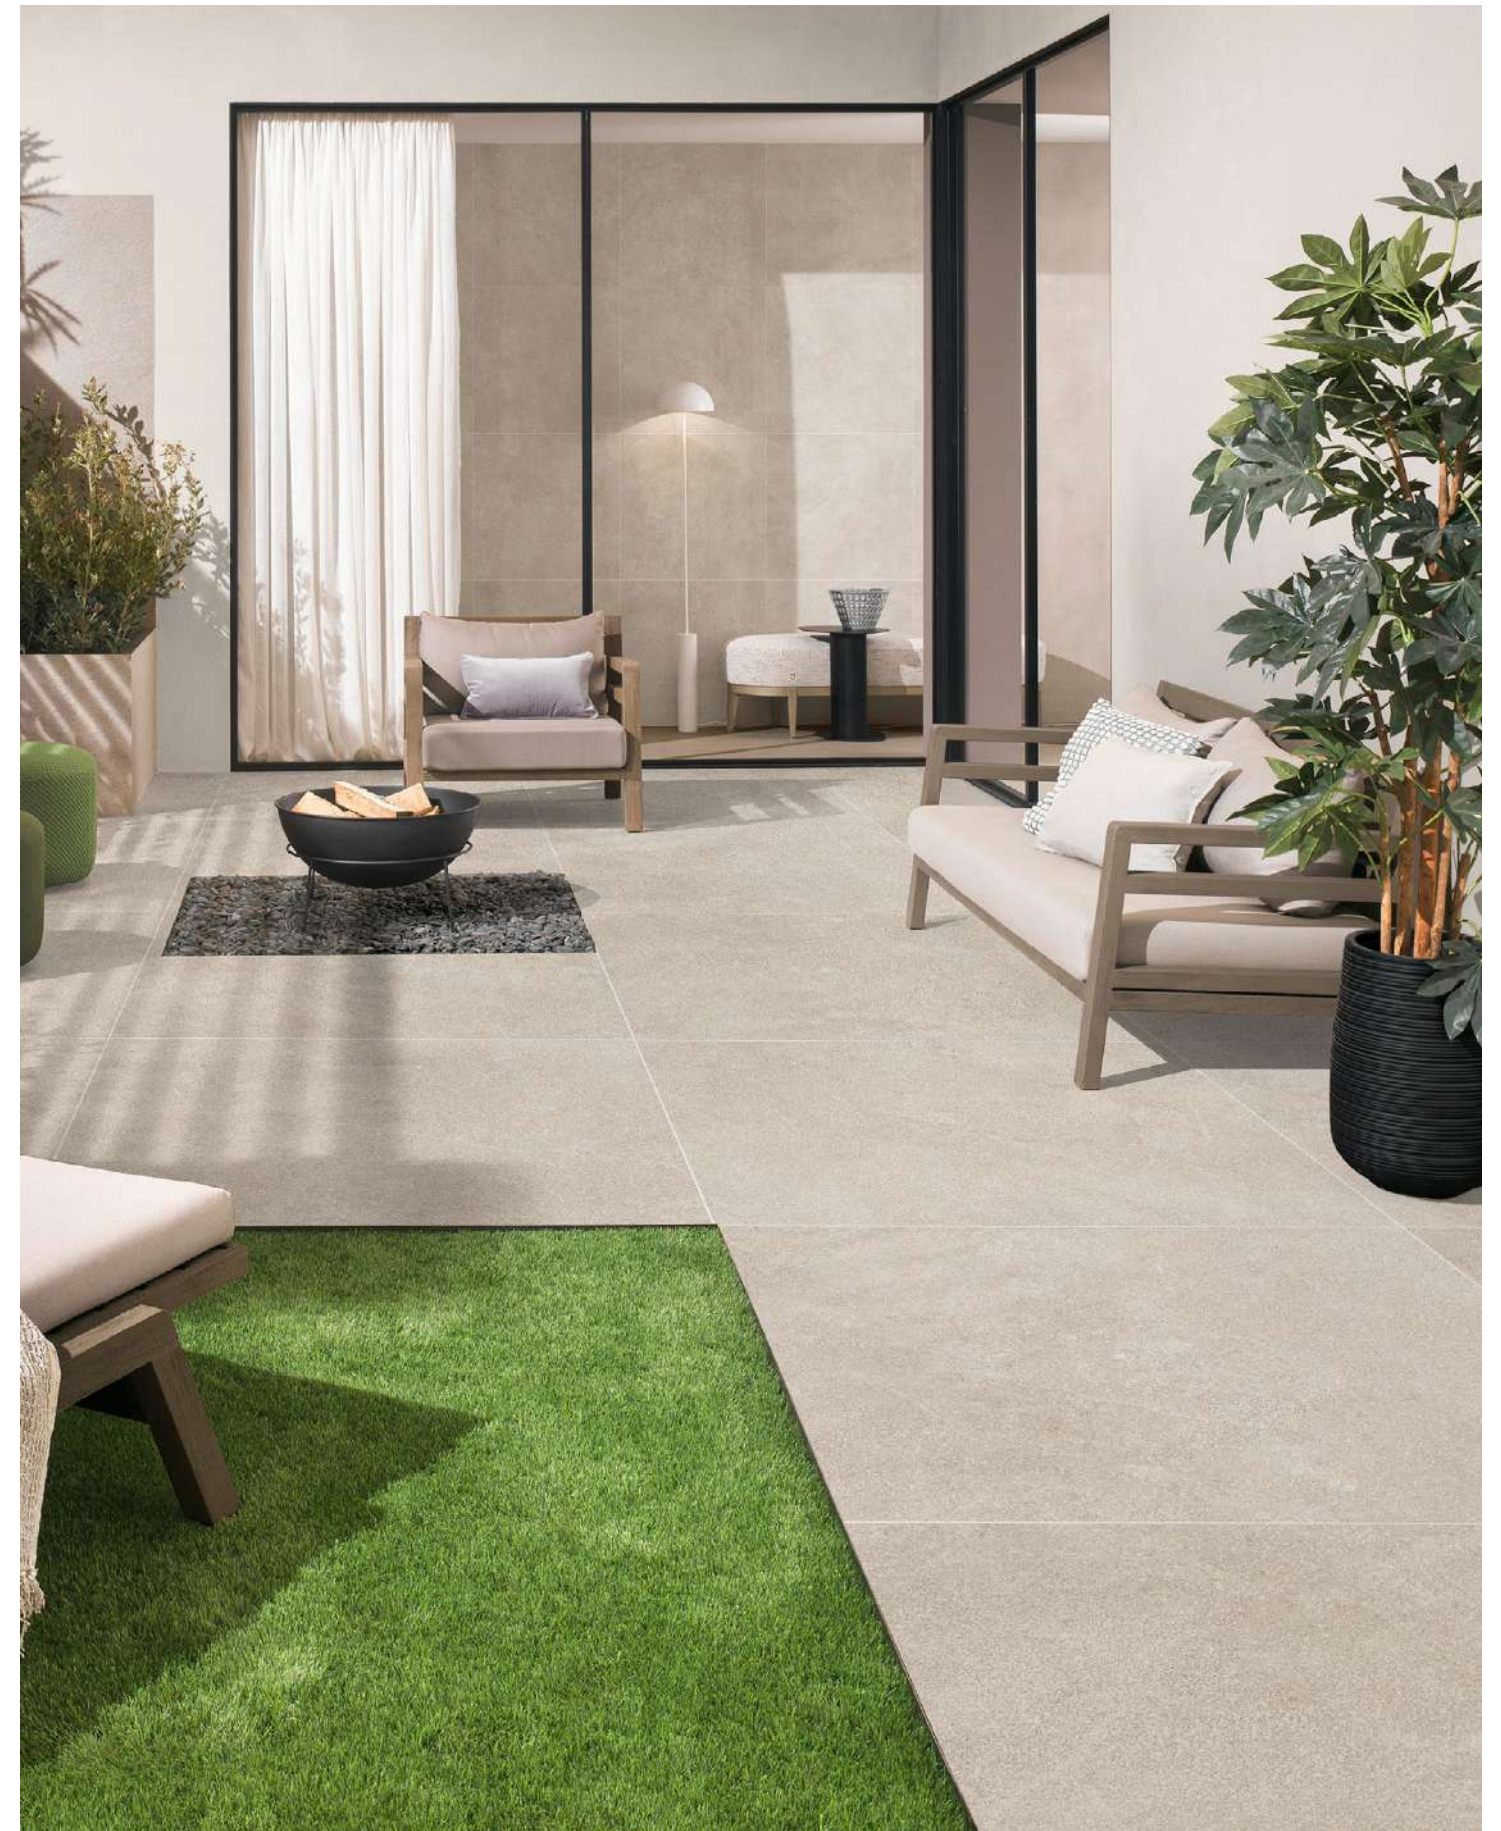

ANDRATX

▼ ANDRATX CREAM 90x90 cm | 36"x36"