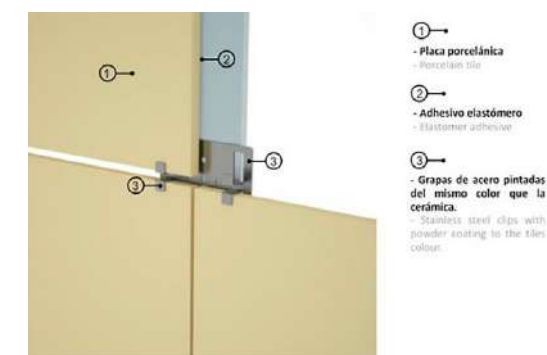

R3 vista Es un sistema de fijación visible (grapa vista) que trabaja por la sustentación y retención que ejercen las grapas del sistema sobre los bordes de las placas. Es un sistema de fijación vista y puntual, para placas rígidas que está pensado y diseñado para obras con aplacado colgado en fachada que precisen de un alto grado de seguridad. Tanto la base de las pestañas de las grapas, están hechas de acero inoxidable. Estas grapas son ancladas a la estructura primaria mediante tornillos de acero inoxidable. Además, para darle una mayor seguridad, las placas cerámicas son selladas a la estructura par reducir el riesgo de desprendimiento. Esta forma de fijar las grapas a la estructura primaria, hacen que las obras sean, normalmente, de fácil y rápida ejecución. Está pensado para ser aplicado en material porcelánico de espesores inferiores a 14 mm.